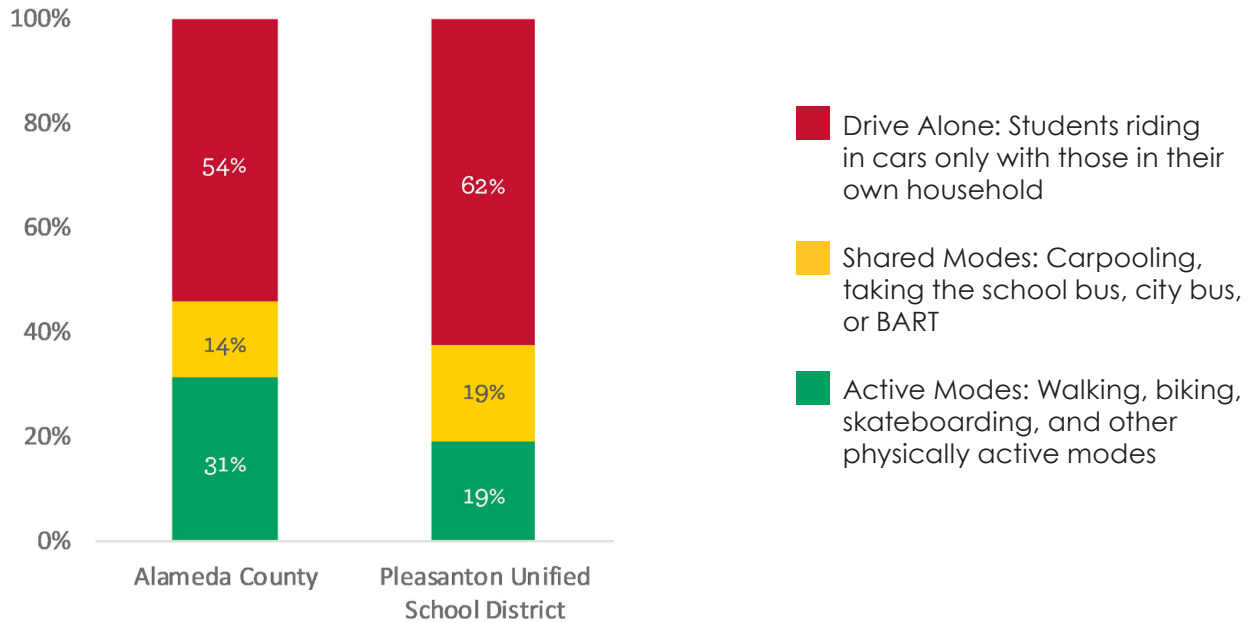

2018-2019 Mode Split

Source: 2018-2019 Student Hand Tallies. 2019-20 Hand Tallies were canceled due to the COVID-19 pandemic.

2019-2020 Activities at Participating Schools

- Pedestrian Rodeo
- Walking School Bus
- Bicycle Rodeo
- Alameda County BikeMobile Visit
- International Walk and Roll to School Day
- Golden Sneaker Contest
- Ongoing Walk and Roll Events