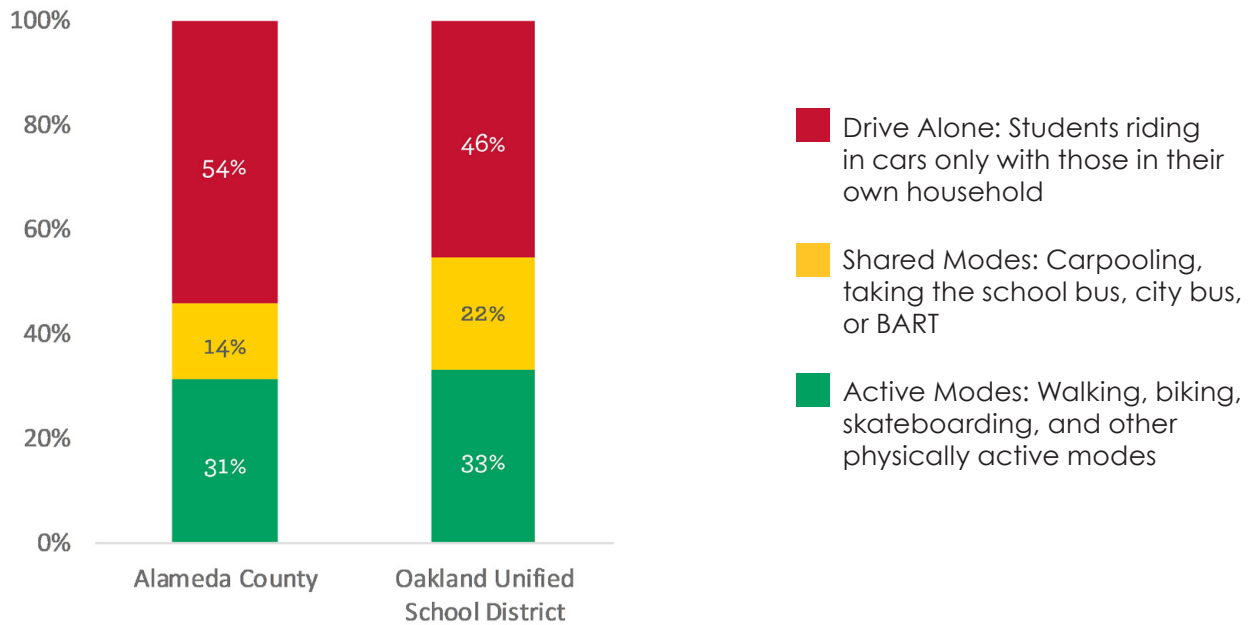

2018-2019 Mode Split

Source: 2018-2019 Student Hand Tallies. 2019-20 Hand Tallies were canceled due to the COVID-19 pandemic.

2019-2020 Activities at Participating Schools

- Pedestrian Rodeo
- Walking School Bus
- Bike Train
- Bicycle Rodeo
- Drive Your Bike
- Alameda County BikeMobile Visit
- Cocoa for Carpools
- International Walk and Roll to School Day
- Golden Sneaker Contest
- Ongoing Walk and Roll Events