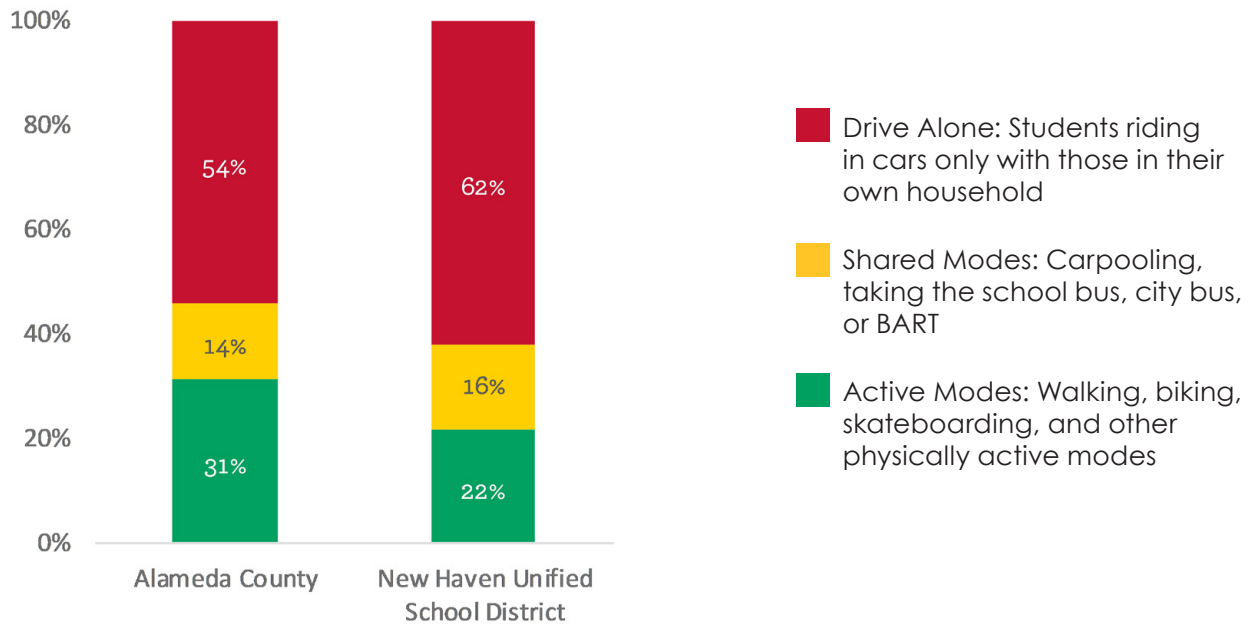

2018-2019 Mode Split

Source: 2018-2019 Student Hand Tallies. 2019-20 Hand Tallies were canceled due to the COVID-19 pandemic.

2019-2020 Activities at Participating Schools

- Pedestrian Rodeo
- Walking School Bus
- Drive Your Bike
- Alameda County BikeMobile Visit
- International Walk and Roll to School Day
- Golden Sneaker Contest
- Ongoing Walk and Roll Events