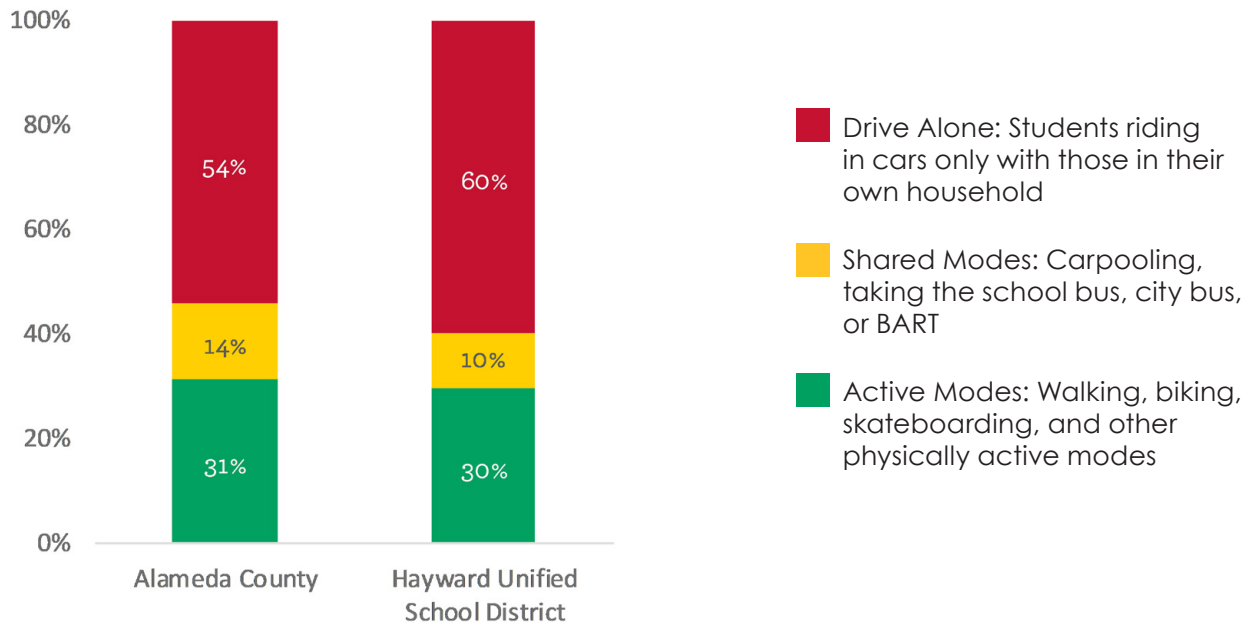

2018-2019 Mode Split

Source: 2018-2019 Student Hand Tallies. 2019-20 Hand Tallies were canceled due to the COVID-19 pandemic.

2019-2020 Activities at Participating Schools

- Pedestrian Rodeo
- Walking School Bus
- Bike Train
- Bicycle Rodeo
- Drive Your Bike
- Alameda County BikeMobile Visit
- Cocoa for Carpools
- International Walk and Roll to School Day
- Golden Sneaker Contest
- Ongoing Walk and Roll Events