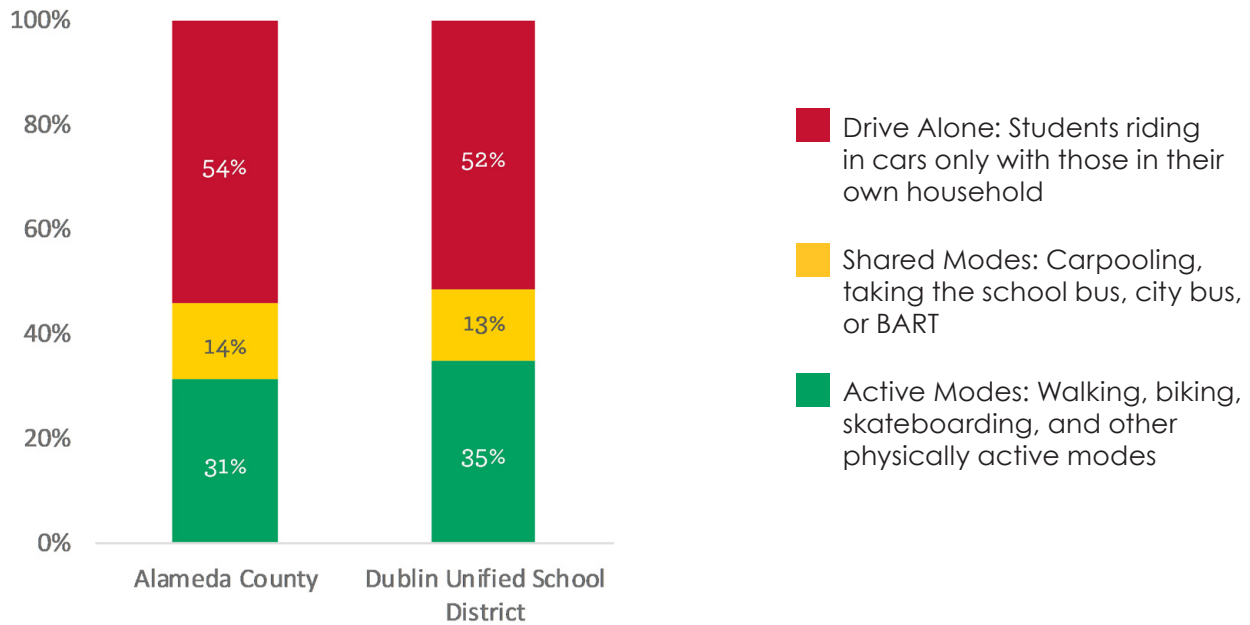

2018-2019 Mode Split

Source: 2018-2019 Student Hand Tallies. 2019-20 Hand Tallies were canceled due to the COVID-19 pandemic.

2019-2020 Activities at Participating Schools

- Pedestrian Rodeo
- Walking School Bus
- Bicycle Rodeo
- Alameda County BikeMobile Visit
- Cocoa for Carpools
- International Walk and Roll to School Day
- Golden Sneaker Contest
- Ongoing Walk and Roll Events