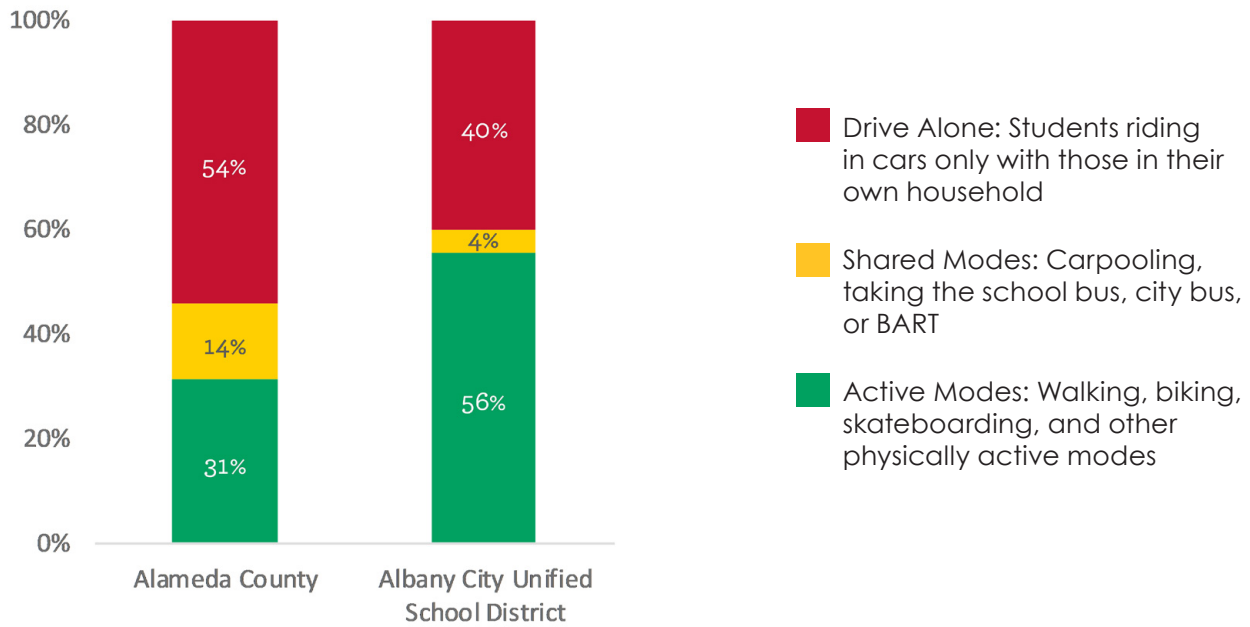

2018-2019 Mode Split

Source: 2018-2019 Student Hand Tallies. 2019-20 Hand Tallies were canceled due to the COVID-19 pandemic.

2019-2020 Activities at Participating Schools

- Walking School Bus
- Bike Train
- Alameda County BikeMobile Visit
- International Walk and Roll to School Day
- Golden Sneaker Contest
- Ongoing Walk and Roll Events