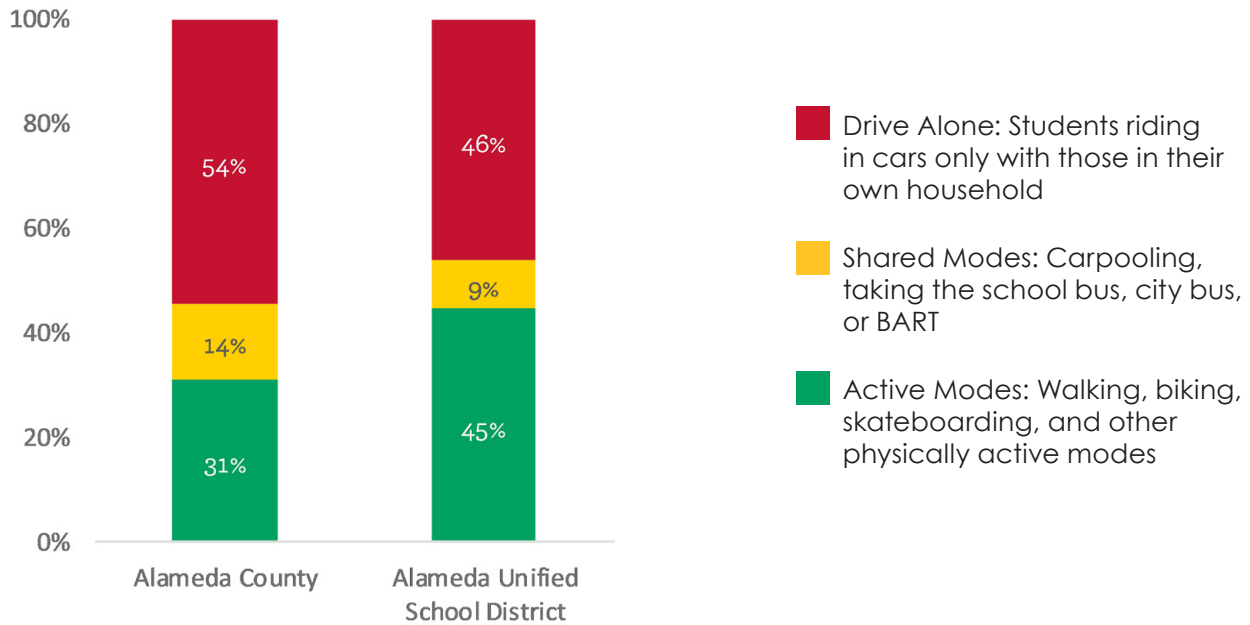

2018-2019 Mode Split

Source: 2018-2019 Student Hand Tallies. 2019-20 Hand Tallies were canceled due to the COVID-19 pandemic.

2019-2020 Activities at Participating Schools

- Walking School Bus
- Bike Train
- Bicycle Rodeo
- Drive Your Bike
- Alameda County BikeMobile Visit
- International Walk and Roll to School Day
- Golden Sneaker Contest
- Ongoing Walk and Roll Events