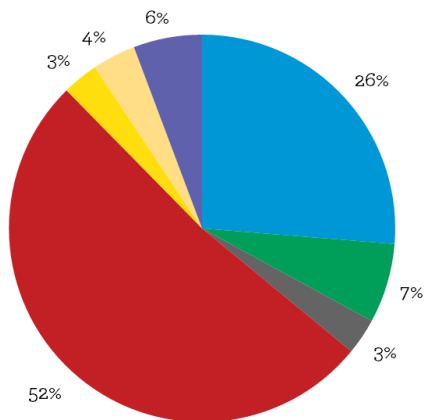

2018-2019 Mode Split

Source: 2018-19 Student Hand Tallies