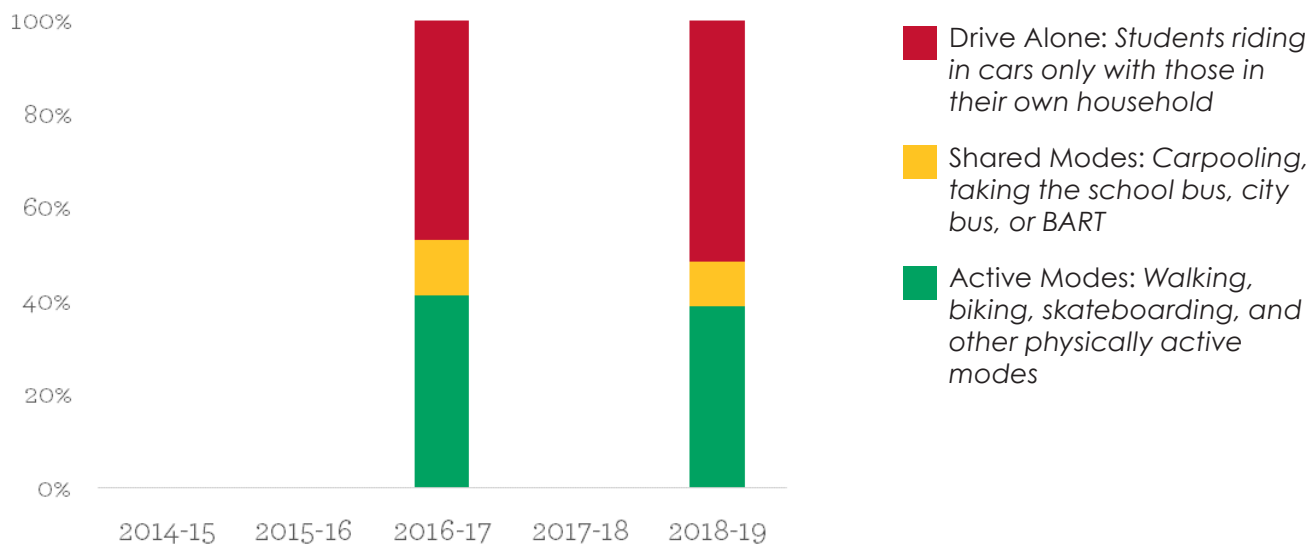

Non-white/Hispanic: California Department of Education. Enrollment by School 2018-19.

Free/Reduced-Price Meals: California Department of Education. Unduplicated Student Poverty-FRPM Data 2018-19.

Barriers: Parent Survey 2018-19.

2018-2019 Mode Split

Source: 2018-19 Student Hand Tallies

Mode by Distance

Source: 2018-19 Parent Surveys

Historic Mode Split

Source: 2018-19 Student Hand Tallies

Changes in Travel Behavior

From 2016-17 to 2016-17

#N/A active transportation trips

#N/A shared trips

#N/A drive-alone trips