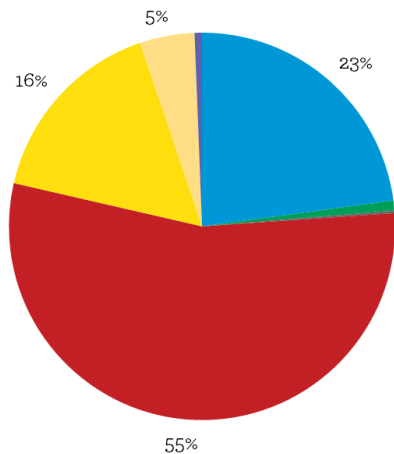

2018-2019 Mode Split

Source: 2018-19 Student Hand Tallies