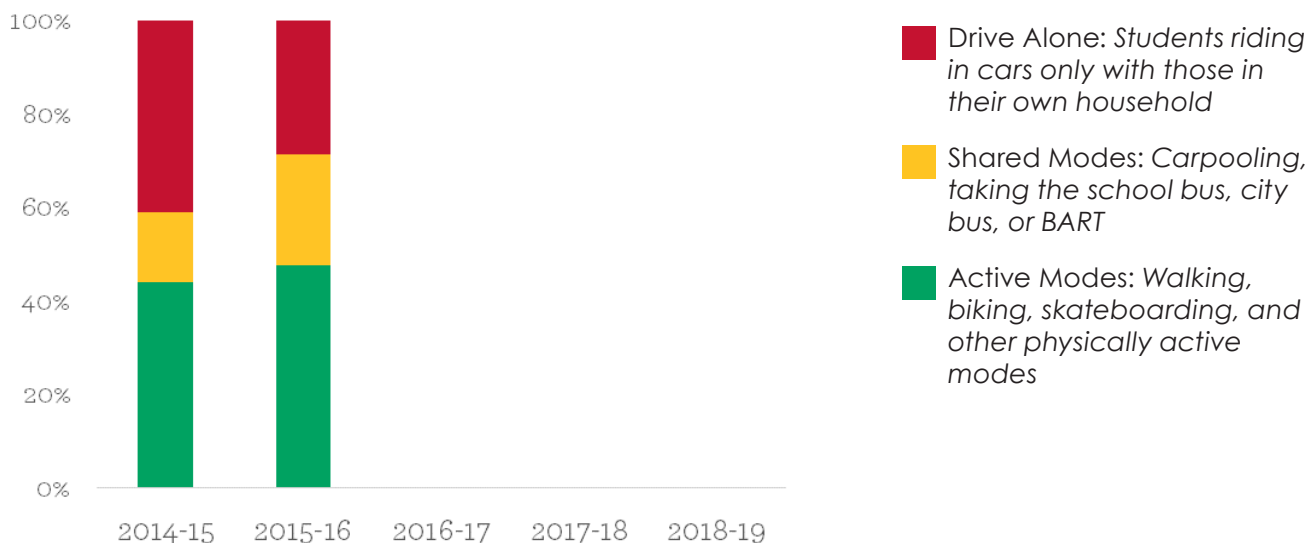

Free/Reduced-Price Meals: California Department of Education. Unduplicated Student Poverty-FRPM Data 2018-19.

Barriers: Parent Survey 2018-19.

2018-2019 Mode Split

Source: 2018-19 Student Hand Tallies

Mode by Distance

Source: 2018-19 Parent Surveys

Historic Mode Split

Source: 2018-19 Student Hand Tallies

Changes in Travel Behavior

From 2014-15 to 2015-16

4% active transportation trips

9% shared trips

-12% drive-alone trips