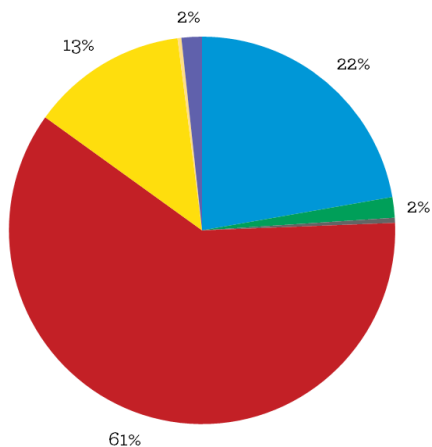

2018-2019 Mode Split

Source: 2018-19 Student Hand Tallies