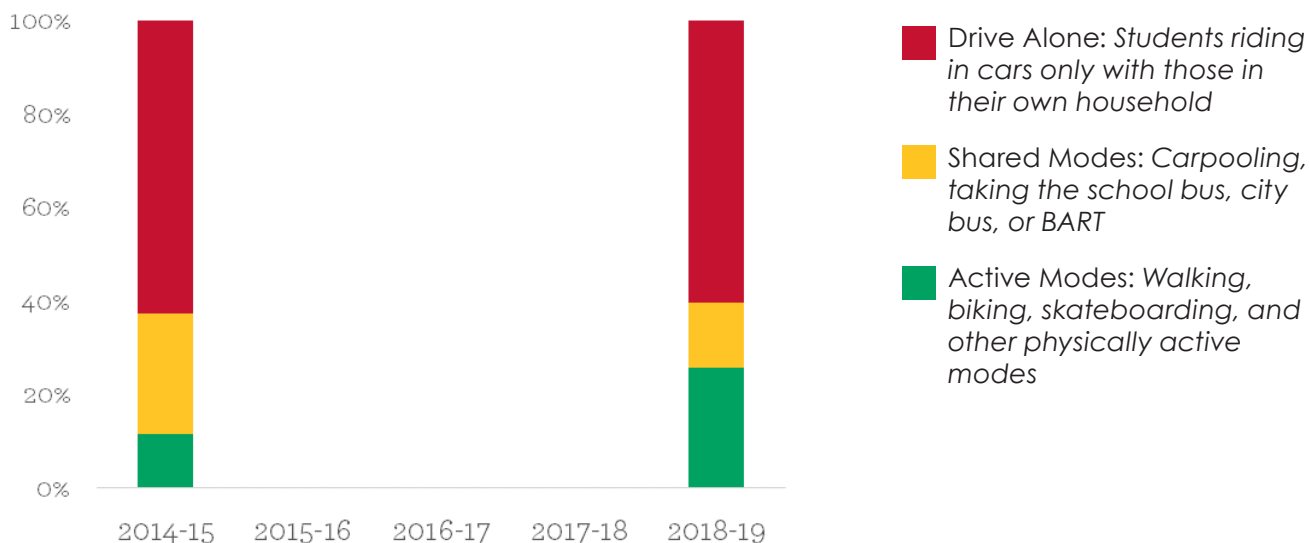

The Alameda County Safe Routes to School Program is funded by the [Alameda County Transportation Commission](#). Your transportation dollars at work!

2018-2019 Mode Split

Source: 2018-19 Student Hand Tallies

Mode by Distance

Source: 2018-19 Parent Surveys

Historic Mode Split

Source: 2018-19 Student Hand Tallies

Changes in Travel Behavior

From 2013-14 to 2014-15

15% active transportation trips

-11% shared trips