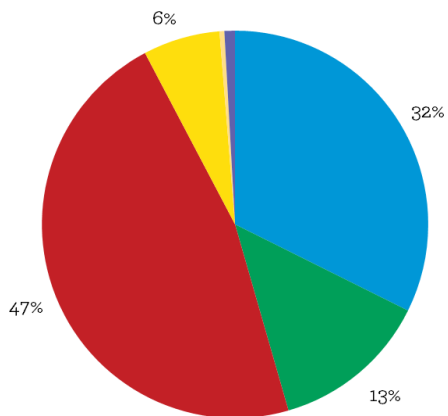

2018-2019 Mode Split

Source: 2018-19 Student Hand Tallies