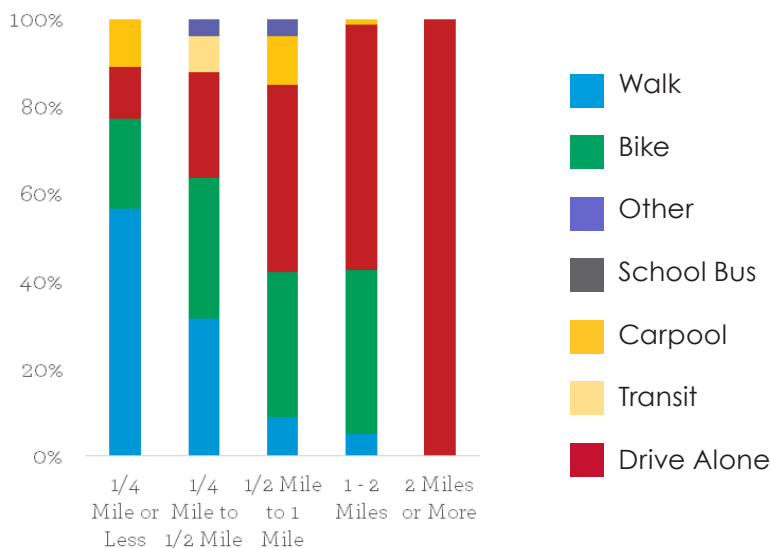

Title One: Reflects program eligibility based on the federal threshold of 40% of students who qualify for the Free and Reduced Lunch Program.

Non-white/Hispanic: California Department of Education. Enrollment by School 2018-19.

Free/Reduced-Price Meals: California Department of Education. Unduplicated Student Poverty-FRPM Data 2018-19.

Barriers: Parent Survey 2018-19.

2018-2019 Mode Split

Source: 2018-19 Student Hand Tallies

Mode by Distance

Source: 2018-19 Parent Surveys

Historic Mode Split

Source: 2018-19 Student Hand Tallies

Changes in Travel Behavior

From 2016-17 to 2018-19

-1% active transportation trips

0% shared trips

1% drive-alone trips