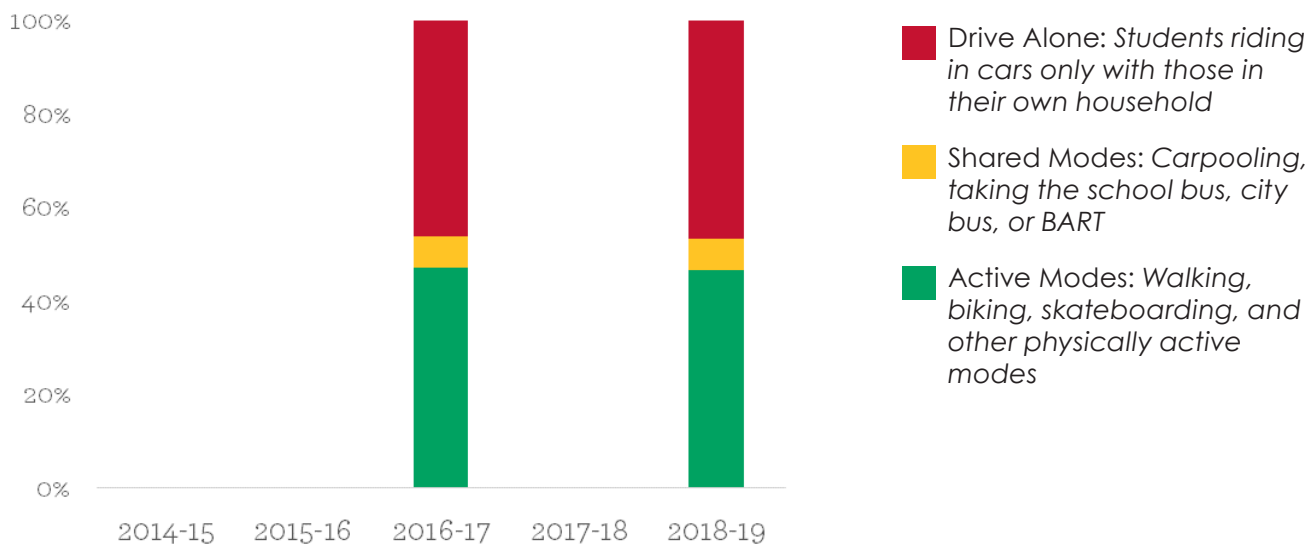

Free/Reduced-Price Meals: California Department of Education. Unduplicated Student Poverty-FRPM Data 2018-19.

Barriers: Parent Survey 2018-19.

2018-2019 Mode Split

Source: 2018-19 Student Hand Tallies

Mode by Distance

Source: 2018-19 Parent Surveys

Historic Mode Split

Source: 2018-19 Student Hand Tallies

Changes in Travel Behavior

From 2016-17 to 2018-19

-1% active transportation trips

0% shared trips

1% drive-alone trips