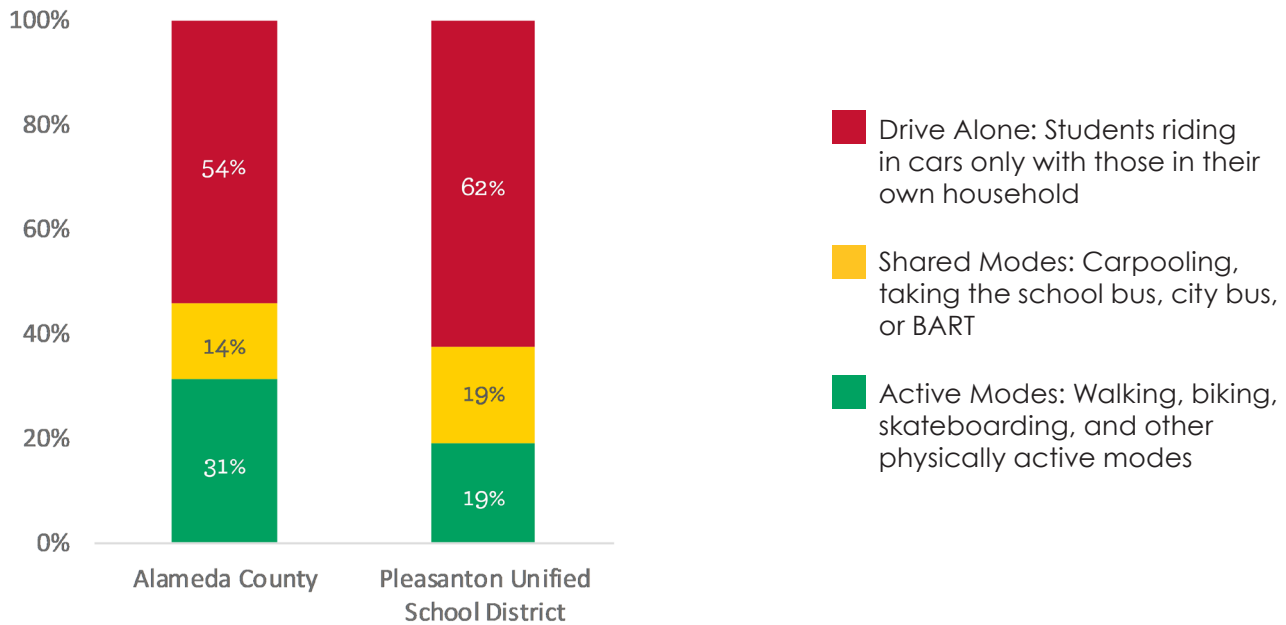

2018-2019 Mode Split

Source: Student Hand Tallies

2018-2019 Activities at Participating Schools

- Pedestrian Rodeo
- Rock the Block Assembly
- Bike Rodeo
- Alameda County BikeMobile Visit
- Bike to School Day
- International Walk and Roll to School Day
- Golden Sneaker Contest