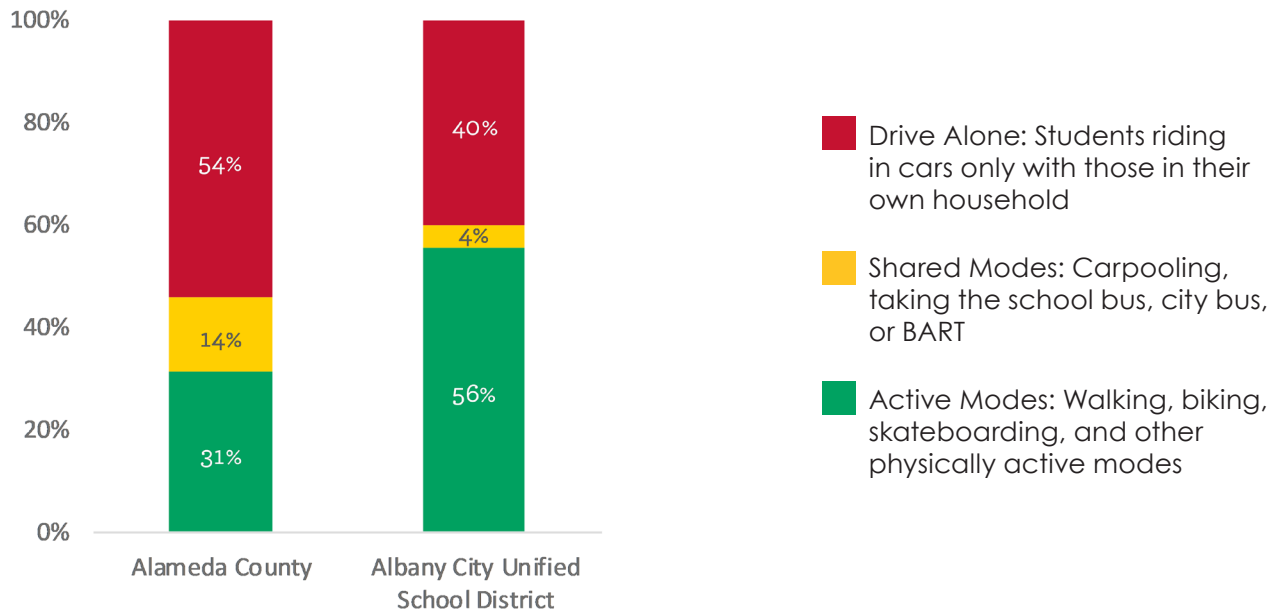

Enrolled Schools

- » Albany High
- » Albany Middle
- » Cornell Elementary
- » Marin Elementary
- » Ocean View Elementary

*District-wide student enrollment from California Department of Education.
Enrollment by School 2018-19

The Alameda County Safe Routes to Schools Program is funded by the [Alameda County Transportation Commission](#). Your transportation dollars at work!

2018-2019 Mode Split

Source: Student Hand Tallies

2018-2019 Activities at Participating Schools