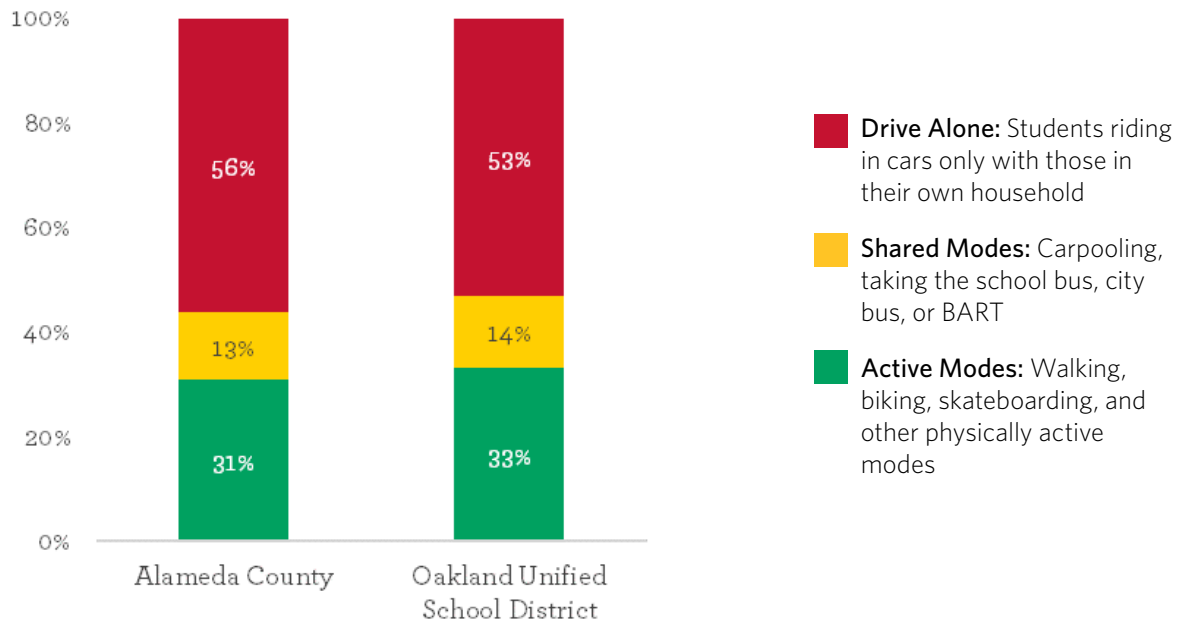

2017-2018 Mode Split

Data sources: Student Travel Hand Tallies, stakeholder surveys, US Census.

2017-2018 Activities at Participating Schools

- Pedestrian Rodeo
- Rock the Block Assembly
- Bike Rodeo
- Drive Your Bike
- Alameda County BikeMobile Visit
- Transit Education
- Bike to School Day
- International Walk and Roll to School Day
- Golden Sneaker Contest
- Ongoing Walk and Roll Events