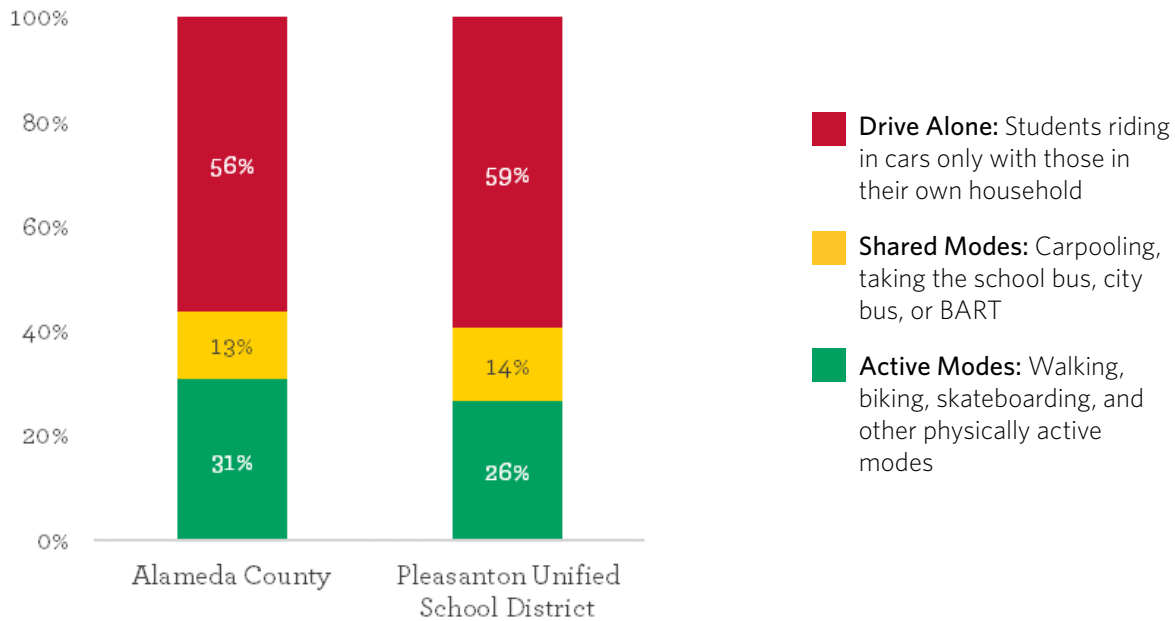

2017-2018 Mode Split

Data sources: Student Travel Hand Tallies, stakeholder surveys, US Census.

2017-2018 Activities at Participating Schools

- Pedestrian Rodeo
- Bike Rodeo
- Alameda County BikeMobile Visit
- Bike to School Day
- International Walk and Roll to School Day
- Golden Sneaker Contest
- Ongoing Walk and Roll Events