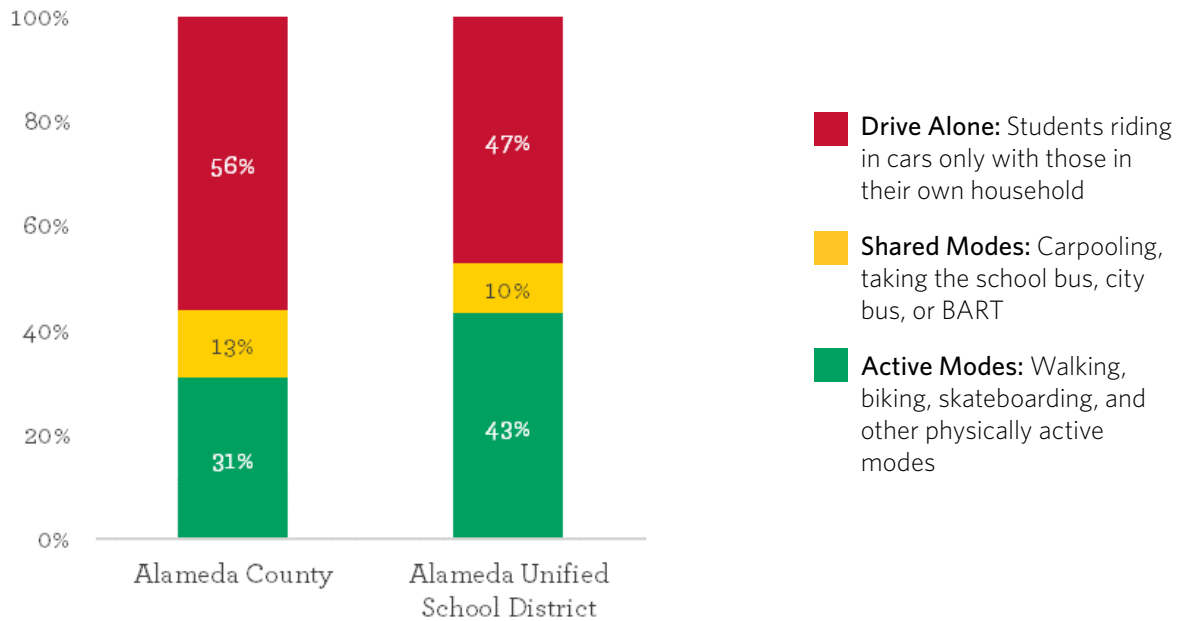

2017-2018 Mode Split

Data sources: Student Travel Hand Tallies, stakeholder surveys, US Census.

2017-2018 Activities at Participating Schools

- Pedestrian Rodeo
- Rock the Block Assembly
- Step Up Crew Assembly
- Walking School Bus
- Bike Rodeo
- Drive Your Bike
- Alameda County BikeMobile Visit
- Bike to School Day
- International Walk and Roll to School Day
- Golden Sneaker Contest
- Ongoing Walk and Roll Events