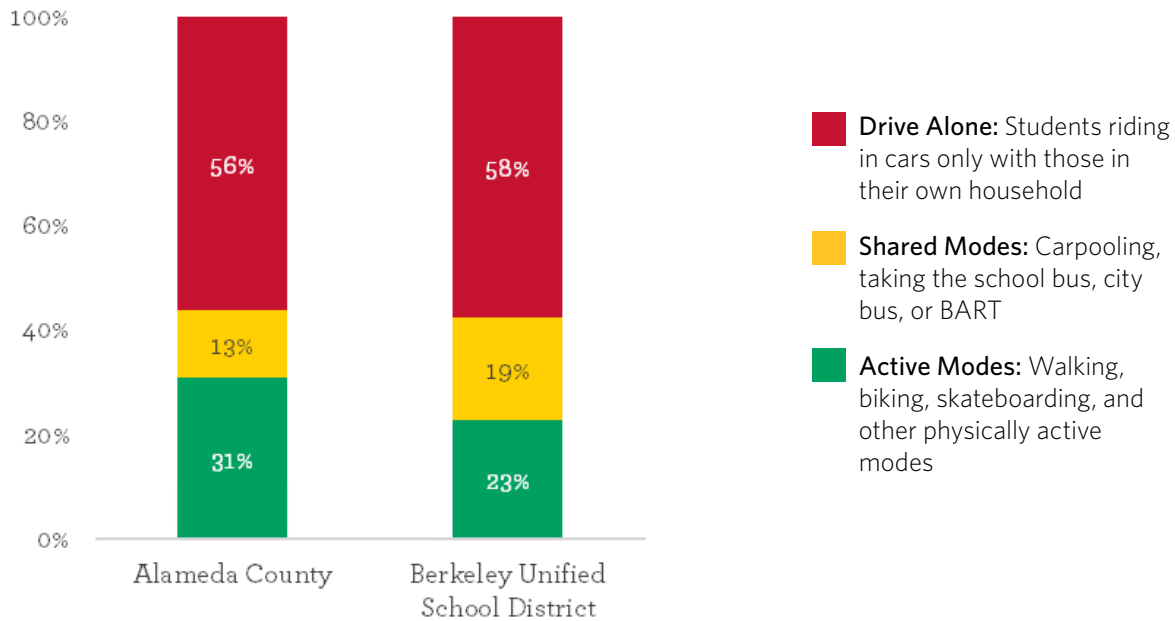

2017-2018 Mode Split

Data sources: Student Travel Hand Tallies, stakeholder surveys, US Census.

2017-2018 Activities at Participating Schools

- Pedestrian Rodeo
- Rock the Block Assembly
- Bike Rodeo
- Drive Your Bike
- Alameda County BikeMobile Visit
- Bike to School Day
- Cocoa for Carpools
- International Walk and Roll to School Day
- Golden Sneaker Contest
- Ongoing Walk and Roll Events