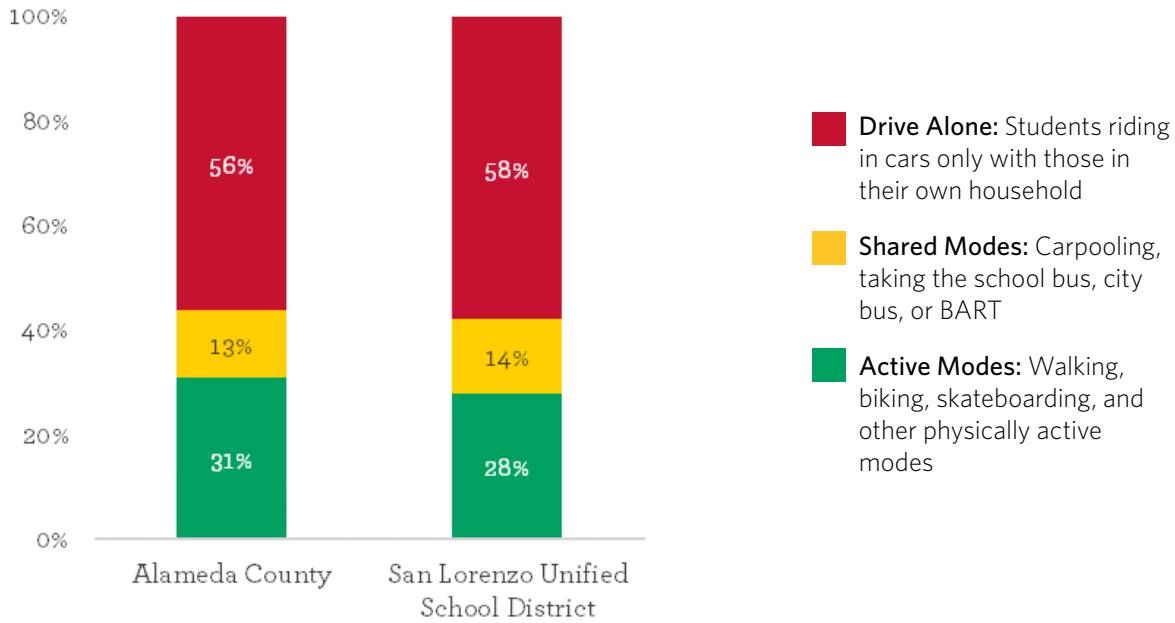

2017-2018 Mode Split

Data sources: Student Travel Hand Tallies, stakeholder surveys, US Census.

2017-2018 Activities at Participating Schools

- Rock the Block Assembly
- Walking School Bus
- Bike Rodeo
- Alameda County BikeMobile Visit
- Bike to School Day
- International Walk and Roll to School Day
- Golden Sneaker Contest
- Ongoing Walk and Roll Events