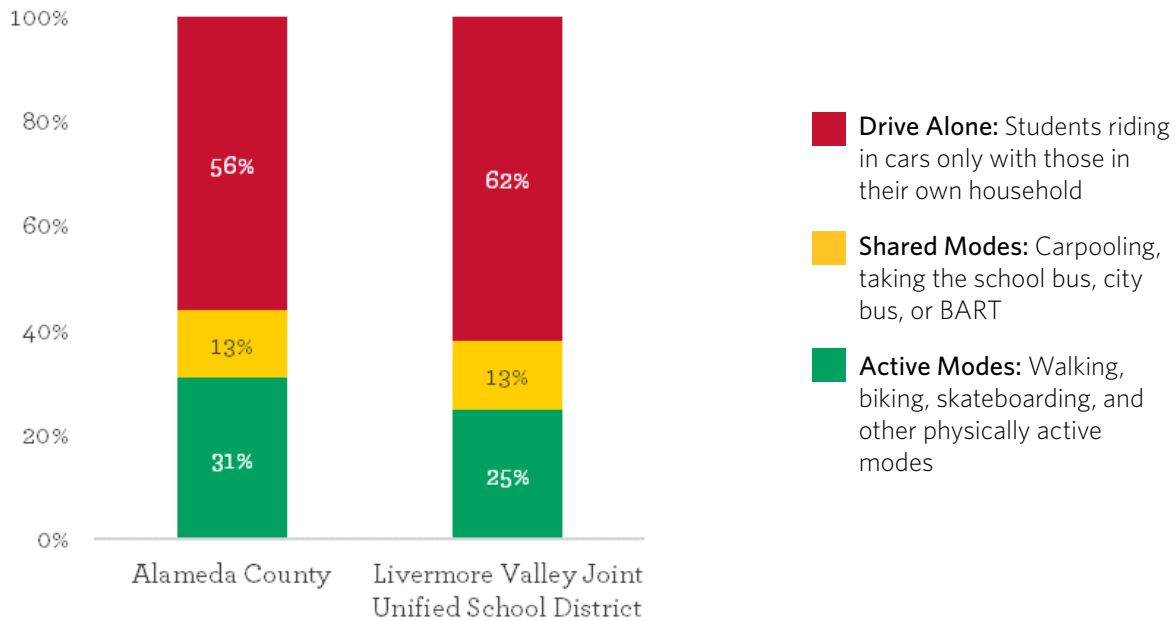

2017-2018 Mode Split

Data sources: Student Travel Hand Tallies, stakeholder surveys, US Census.

2017-2018 Activities at Participating Schools

- Pedestrian Rodeo
- Rock the Block Assembly
- Bike Rodeo
- Drive Your Bike
- Alameda County BikeMobile Visit
- Transit Education
- Bike to School Day
- Cocoa for Carpools
- International Walk and Roll to School Day
- Golden Sneaker Contest