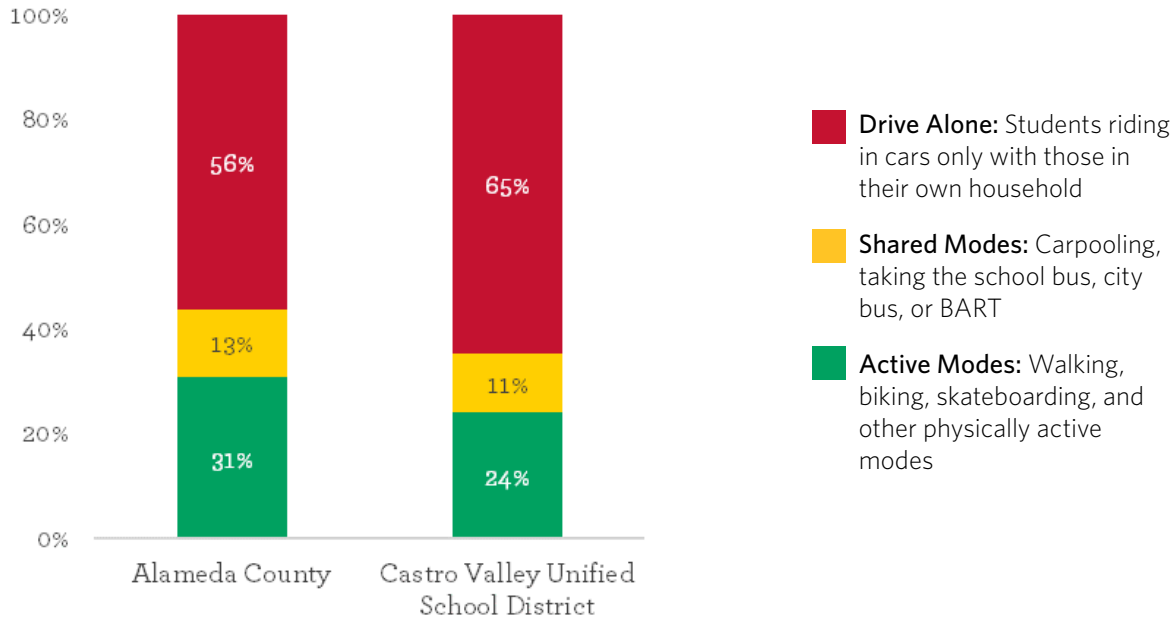

2017-2018 Mode Split

Data sources: Student Travel Hand Tallies, stakeholder surveys, US Census.

2017-2018 Activities at Participating Schools

- Rock the Block Assembly
- Drive Your Bike
- Alameda County BikeMobile Visit
- Bike to School Day
- Cocoa for Carpools
- International Walk and Roll to School Day
- Golden Sneaker Contest
- Ongoing Walk and Roll Events