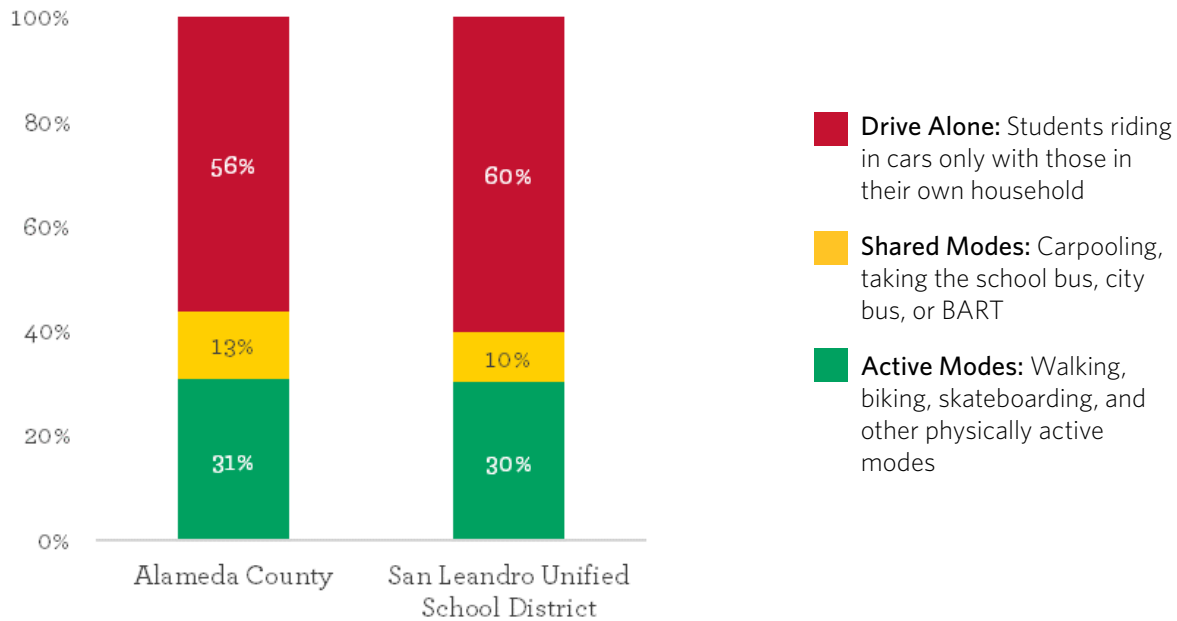

2017-2018 Mode Split

Data sources: Student Travel Hand Tallies, stakeholder surveys, US Census.

2017-2018 Activities at Participating Schools

- Pedestrian Rodeo
- Rock the Block Assembly
- Bike Rodeo
- Drive Your Bike
- Alameda County BikeMobile Visit
- Transit Education
- Bike to School Day
- Cocoa for Carpools
- International Walk and Roll to School Day
- Golden Sneaker Contest
- Ongoing Walk and Roll Events