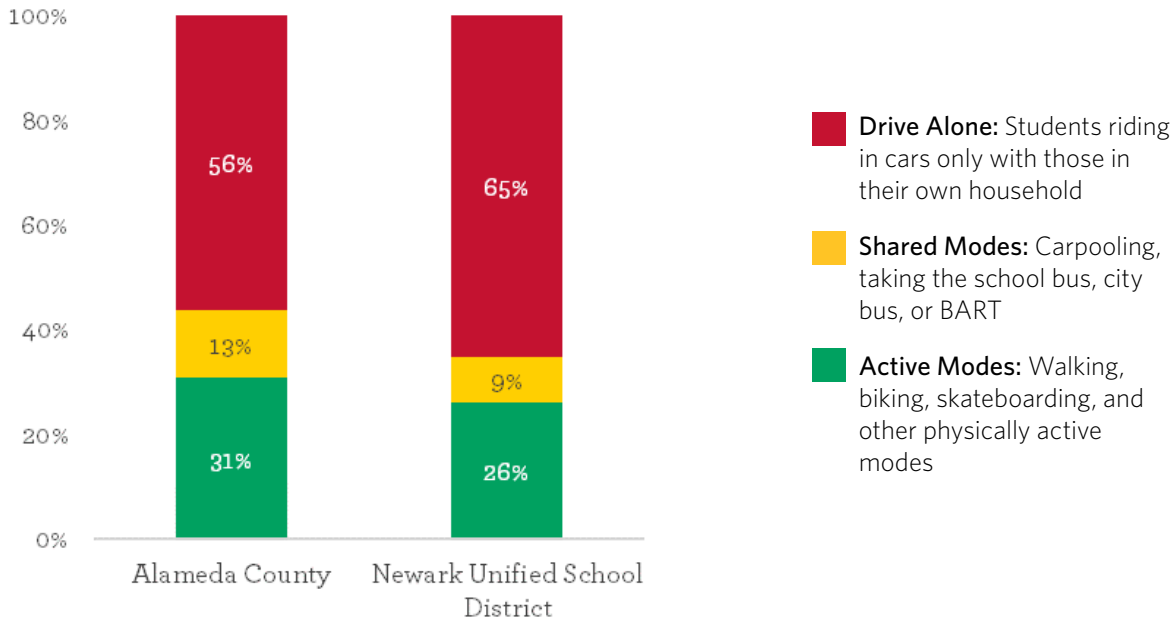

The Alameda County Safe Routes to School Program is funded by the [Alameda County Transportation Commission](#). Your transportation dollars at work!

2017-2018 Mode Split

Data sources: Student Travel Hand Tallies, stakeholder surveys, US Census.