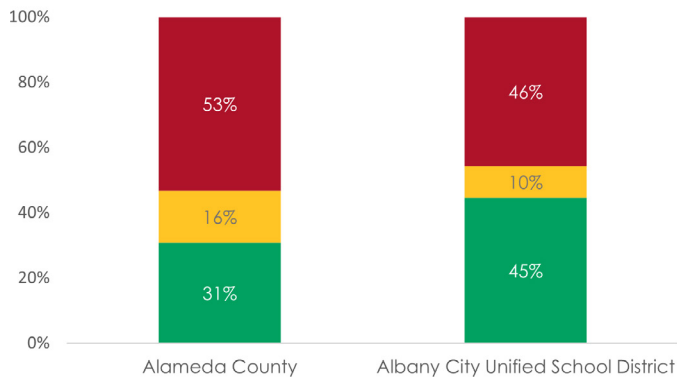

2022-23 Mode Split

Source: 2022-2023 Student Hand Tallies.

- **Drive Alone** Students riding in cars only with those in their own household
- **Shared Modes** Carpooling, taking the school bus, city bus, or BART
- **Active Modes** Walking, biking, skateboarding, and other physically active modes

2022-23 Activities at Enrolled Schools

- Pedestrian Rodeo
- Bike Rodeo
- Alameda County BikeMobile Visit
- International Walk and Roll Day
- Golden Sneaker Contest
- Walking School Bus
- Bike Train
- Walk and Roll Concert
- Ongoing Walk and Roll to School Days

Parent/Caregiver Feedback

The following are the top responses to questions in the spring 2023 Parent/Caregiver Surveys. These results are aggregated for the entire School District due to varying response rates from individual schools.

Top Reasons to Walk or Bike

- Data not Available

Barriers to Walking/Biking to School

- Data not Available