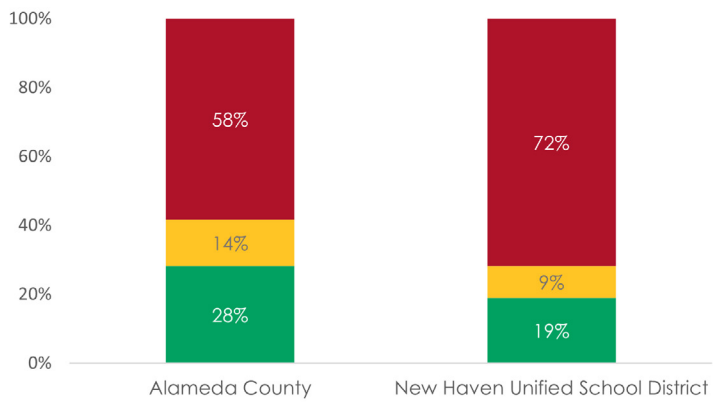

2023-2024 Mode Split

Source: 2023-2024 Student Hand Tallies.

- **Drive Alone** Students riding in cars only with those in their own household
- **Shared Modes** Carpooling, taking the school bus, city bus, or BART
- **Active Modes** Walking, biking, skateboarding, and other physically active modes

2023-2024 Activities at Enrolled Schools

- Pedestrian Rodeo
- Bike Rodeo
- Drive Your Bike
- BikeMobile
- International Walk and Roll to School Day
- Golden Sneaker Contest
- Walking School Bus
- Bike Train
- Travel Training
- SR2S Concert
- Walk and Roll Days

Parent/Caregiver Feedback

The following are the top responses to questions in the spring 2024 Parent/Caregiver Surveys. These results are aggregated for the entire School District due to varying response rates from individual schools.

Top Reasons to Walk or Bike

- Data not Available

Barriers to Walking/Biking to School

- Data not Available