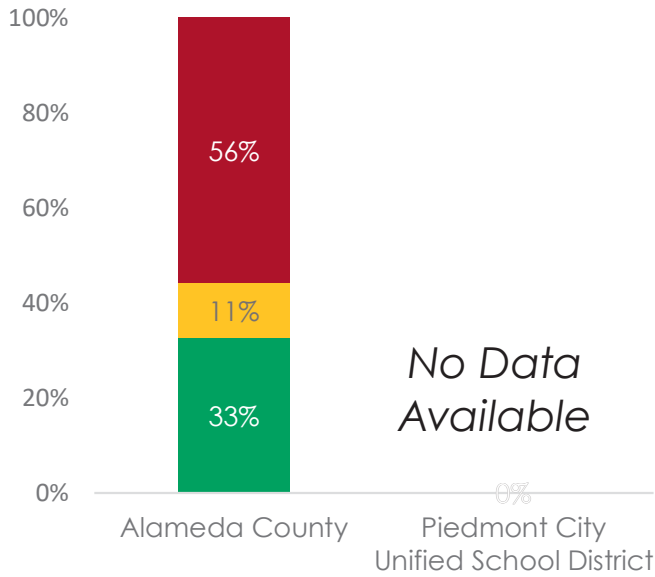

2021-2022 Mode Split

Source: 2021-22 Student Hand Tallies

- **Drive Alone:** Students riding in cars only with those in their own household
- **Shared Modes:** Carpooling, taking the school bus, city bus, or BART
- **Active Modes:** Walking, biking, skateboarding, and other physically active modes

Parent/Caregiver Feedback

Survey results not available for this District.

2021-2022 Activities at Participating Schools

- No reported activities