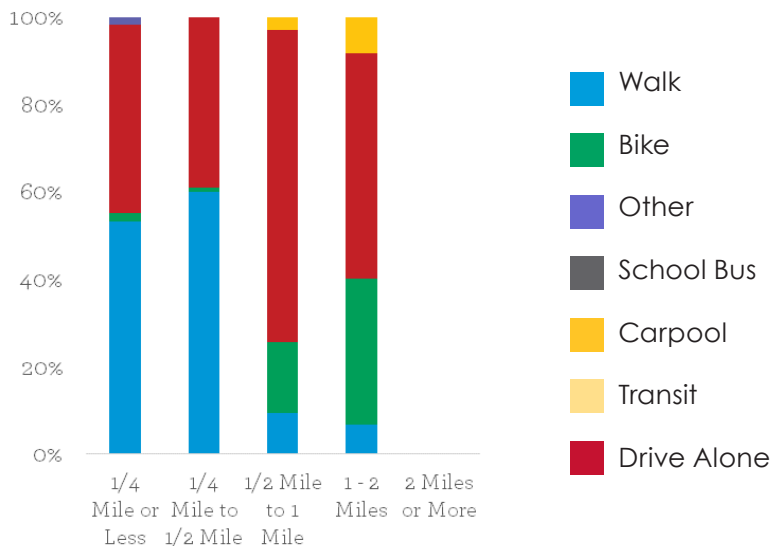

Free/Reduced-Price Meals: California Department of Education. Unduplicated Student Poverty-FRPM Data 2018-19.

Barriers: Parent Survey 2018-19.

2018-2019 Mode Split

Source: 2018-19 Student Hand Tallies

Mode by Distance

Source: 2018-19 Parent Surveys

Historic Mode Split

Source: 2018-19 Student Hand Tallies

Changes in Travel Behavior

From 2013-14 to 2017-18

-8% active transportation trips

-4% shared trips

12% drive-alone trips