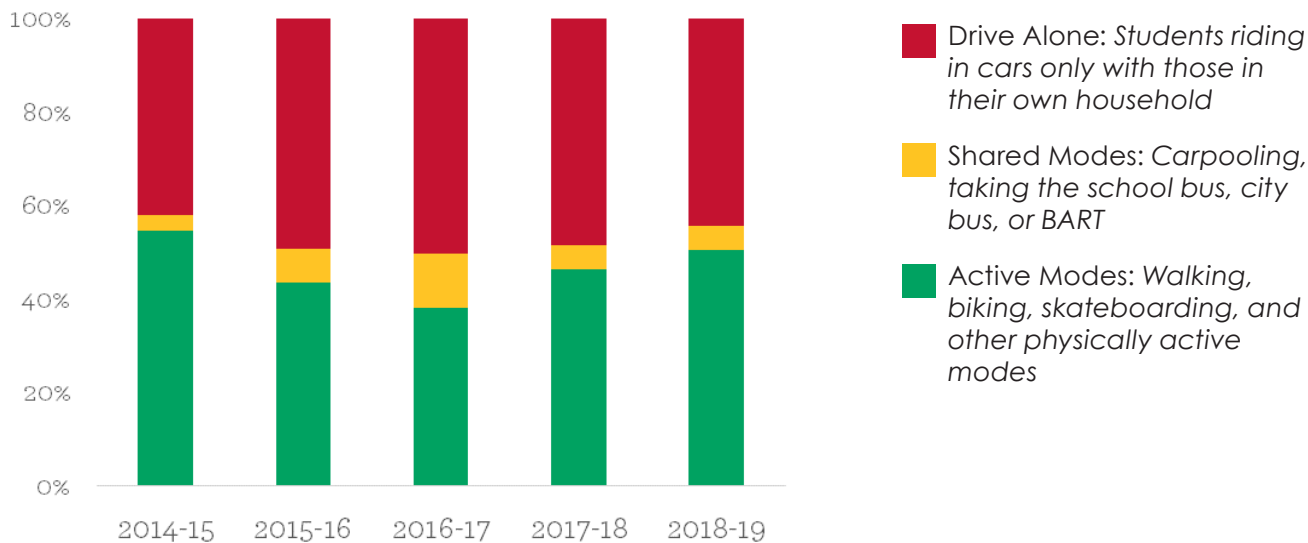

Free/Reduced-Price Meals: California Department of Education. Unduplicated Student Poverty-FRPM Data 2018-19.

Barriers: Parent Survey 2018-19.

2018-2019 Mode Split

Source: 2018-19 Student Hand Tallies

Mode by Distance

Source: 2018-19 Parent Surveys

Historic Mode Split

Source: 2018-19 Student Hand Tallies

Changes in Travel Behavior

From 2013-14 to 2017-18

-8% active transportation trips

-4% shared trips

12% drive-alone trips