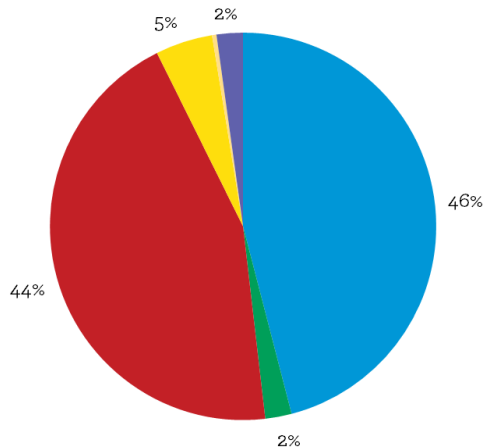

2018-2019 Mode Split

Source: 2018-19 Student Hand Tallies