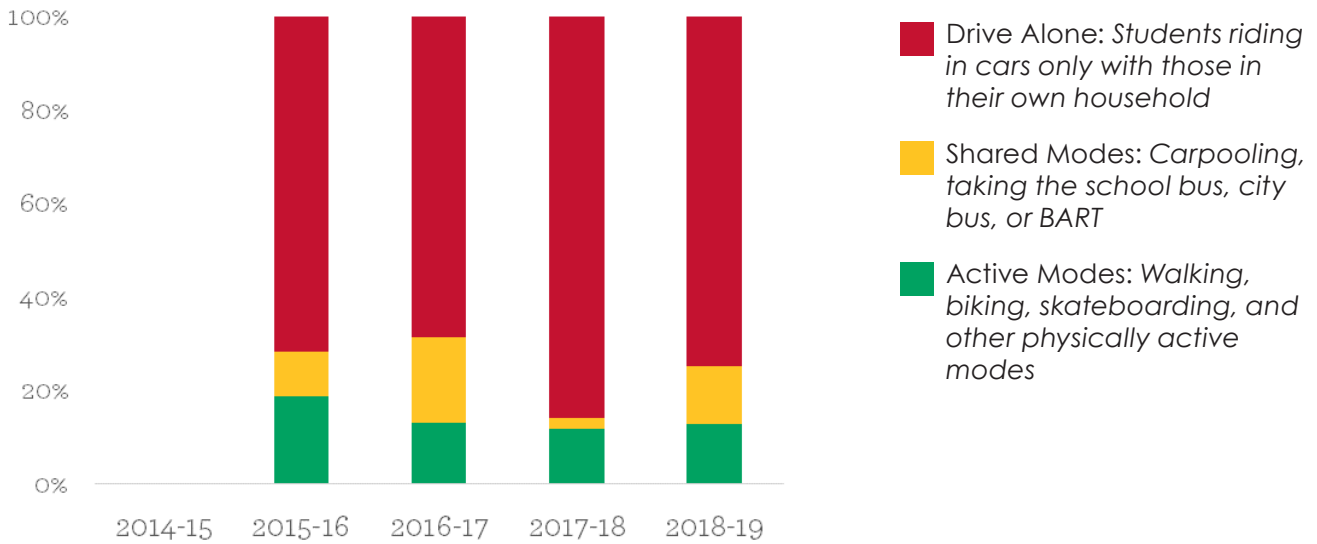

Non-white/Hispanic: California Department of Education. Enrollment by School 2018-19.

Free/Reduced-Price Meals: California Department of Education. Unduplicated Student Poverty-FRPM Data 2018-19.

Barriers: Parent Survey 2018-19.

2018-2019 Mode Split

Source: 2018-19 Student Hand Tallies

Mode by Distance

Source: 2018-19 Parent Surveys

Historic Mode Split

Source: 2018-19 Student Hand Tallies

Changes in Travel Behavior

From 2013-14 to 2017-18

-14% active transportation trips

4% shared trips

10% drive-alone trips