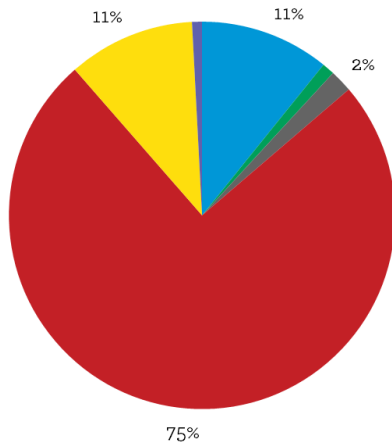

2018-2019 Mode Split

Source: 2018-19 Student Hand Tallies