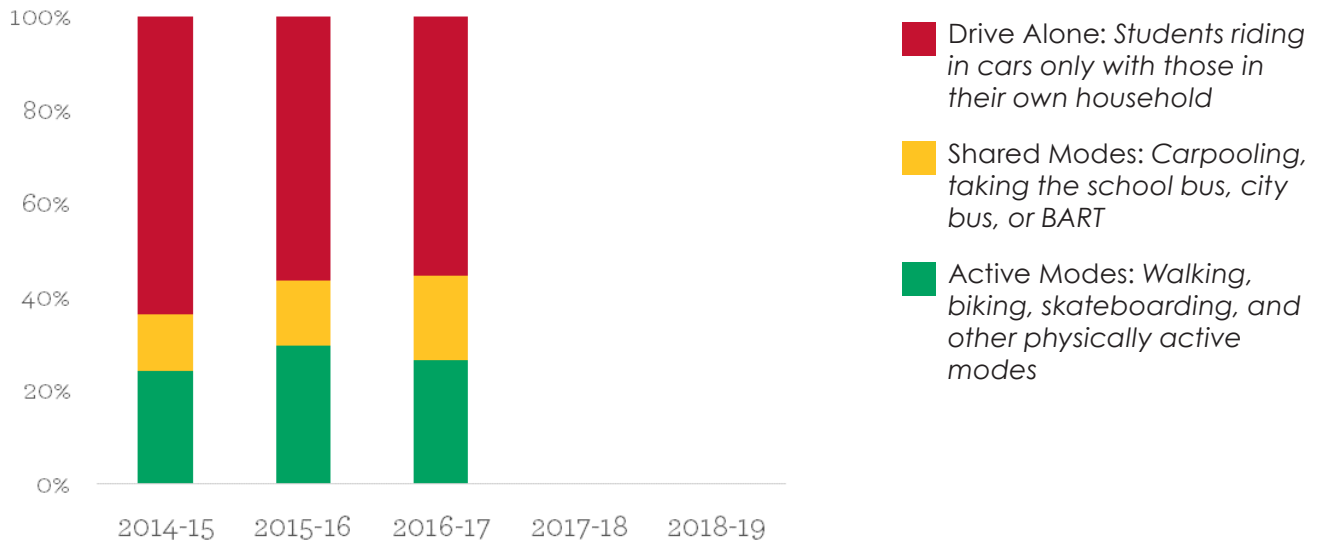

Non-white/Hispanic: California Department of Education. Enrollment by School 2018-19.

Free/Reduced-Price Meals: California Department of Education. Unduplicated Student Poverty-FRPM Data 2018-19.

Barriers: Parent Survey 2018-19.

2018-2019 Mode Split

Source: 2018-19 Student Hand Tallies

Mode by Distance

Source: 2018-19 Parent Surveys

Historic Mode Split

Source: 2018-19 Student Hand Tallies

Changes in Travel Behavior

From 2013-14 to 2016-17

7% active transportation trips

7% shared trips

-14% drive-alone trips