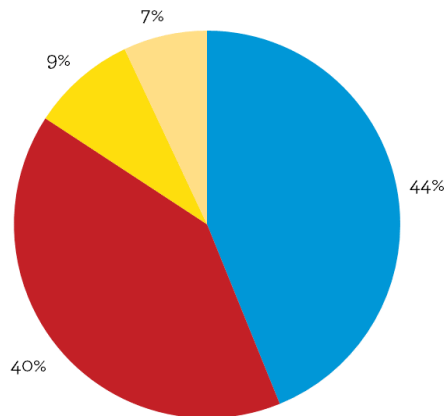

2018-2019 Mode Split

Source: 2018-19 Student Hand Tallies