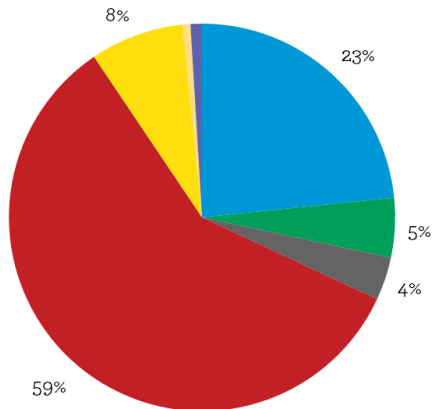

2018-2019 Mode Split

Source: 2018-19 Student Hand Tallies