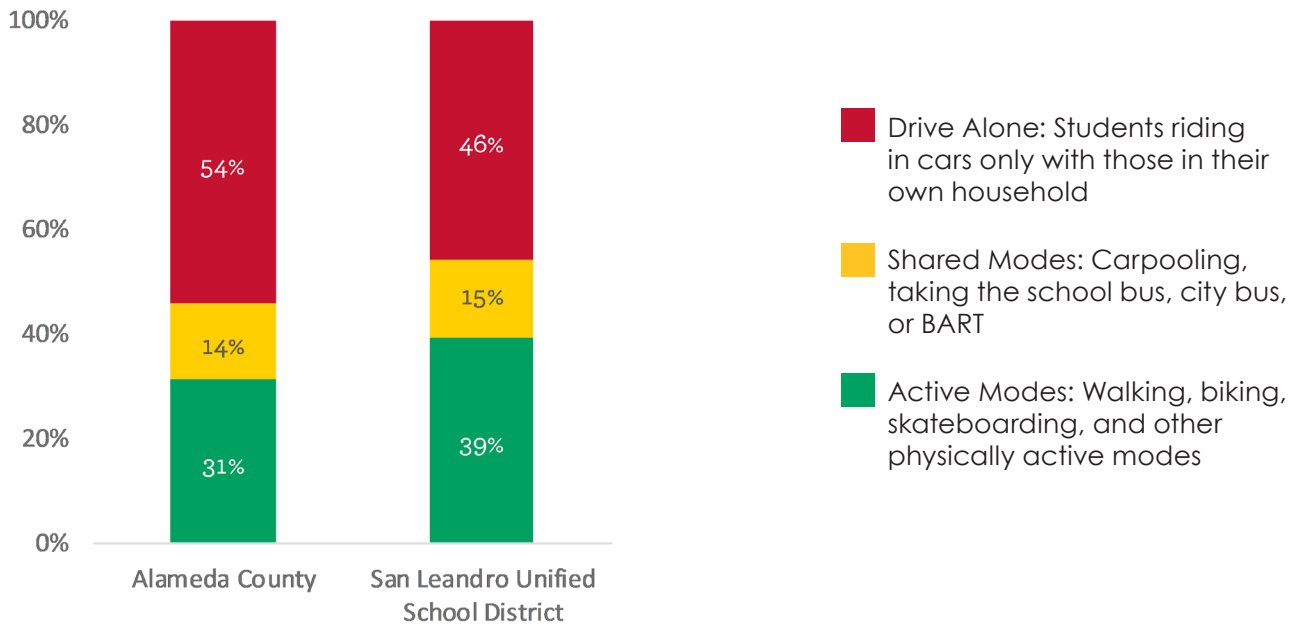

2018-2019 Mode Split

Source: Student Hand Tallies

2018-2019 Activities at Participating Schools

- Pedestrian Rodeo
- Rock the Block Assembly
- Bike Rodeo
- Alameda County BikeMobile Visit
- Bike to School Day
- Cocoa for Carpools
- International Walk and Roll to School Day
- Golden Sneaker Contest
- Ongoing Walk and Roll Events