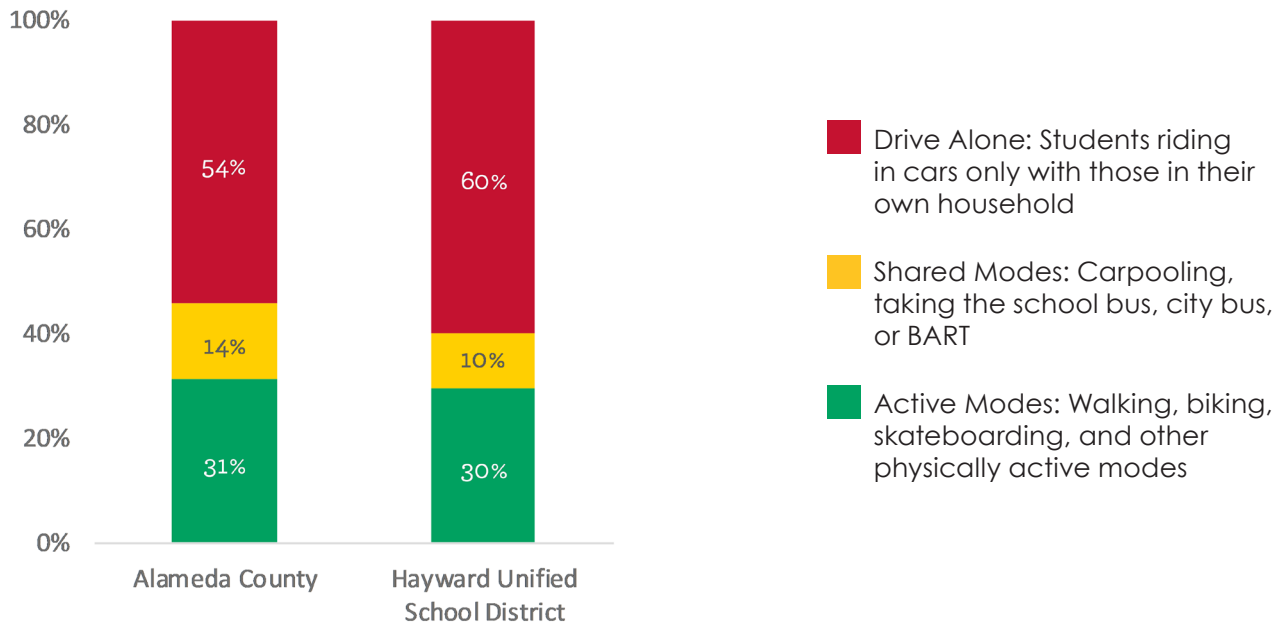

2018-2019 Mode Split

Source: Student Hand Tallies

2018-2019 Activities at Participating Schools

- Pedestrian Rodeo
- Rock the Block Assembly
- Walking School Bus
- Bike Rodeo
- Drive Your Bike
- Alameda County BikeMobile Visit
- Bike to School Day
- Cocoa for Carpools
- International Walk and Roll to School Day
- Golden Sneaker Contest
- Ongoing Walk and Roll Events