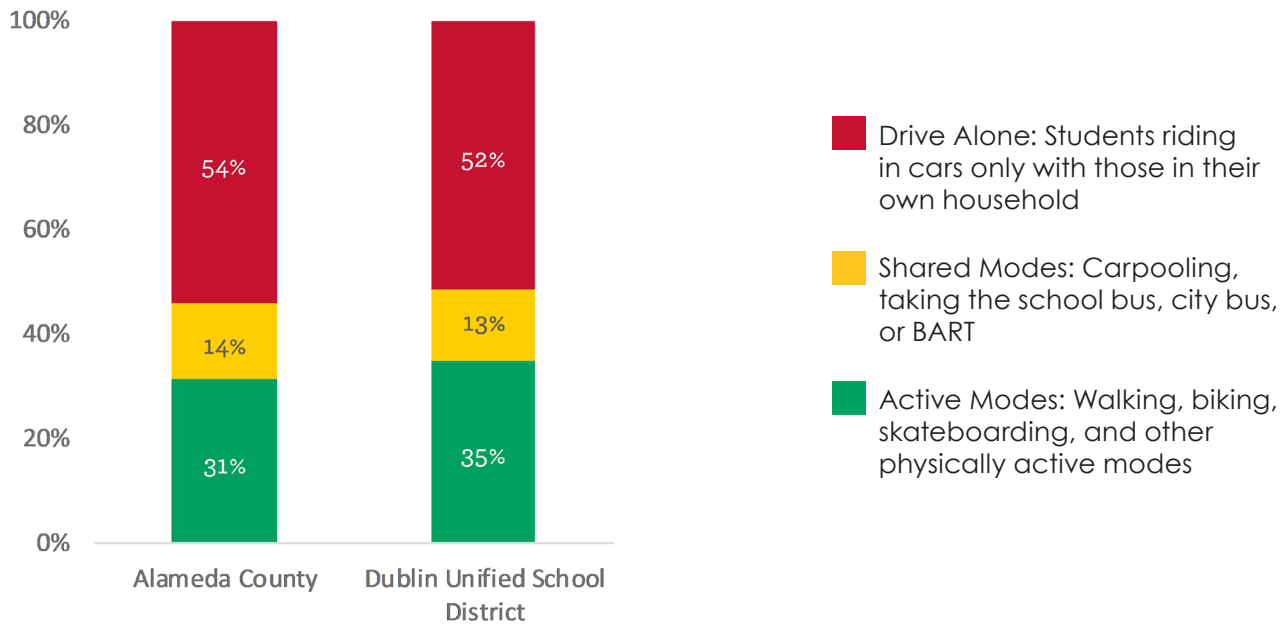

2018-2019 Mode Split

Source: Student Hand Tallies

2018-2019 Activities at Participating Schools

- Pedestrian Rodeo
- Rock the Block Assembly
- Walking School Bus
- Bike Rodeo
- Alameda County BikeMobile Visit
- Bike to School Day
- Cocoa for Carpools
- International Walk and Roll to School Day
- Golden Sneaker Contest
- Ongoing Walk and Roll Events