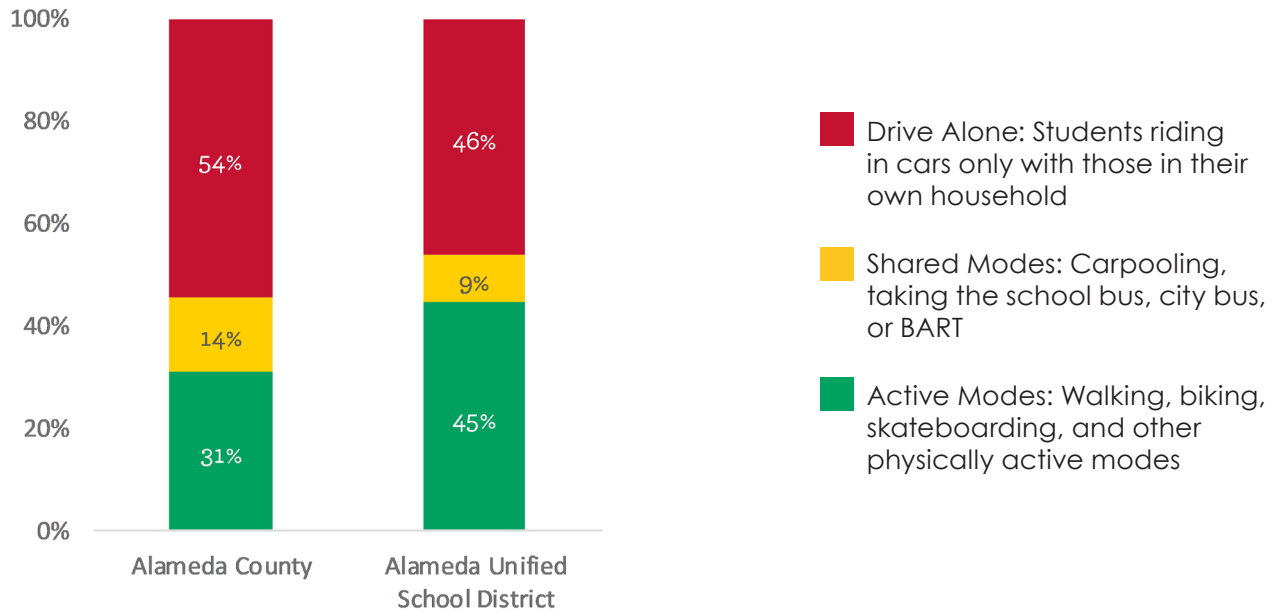

2018-2019 Mode Split

Source: Student Hand Tallies

2018-2019 Activities at Participating Schools

- Pedestrian Rodeo
- Rock the Block Assembly
- Walking School Bus
- Bike Rodeo
- Alameda County BikeMobile Visit
- Bike to School Day
- International Walk and Roll to School Day
- Golden Sneaker Contest
- Ongoing Walk and Roll Events