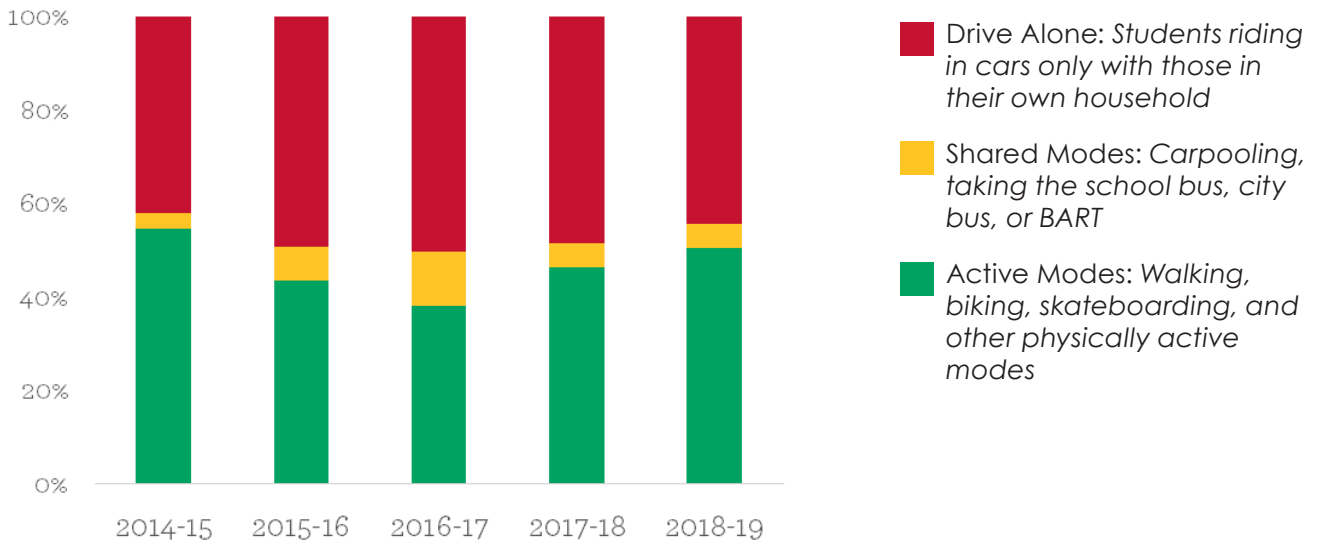

Non-white/Hispanic: California Department of Education. Enrollment by School 2018-19.

Free/Reduced-Price Meals: California Department of Education. Unduplicated Student Poverty-FRPM Data 2018-19.

Barriers: Parent Survey 2018-19.

2018-2019 Mode Split

Source: 2018-19 Student Hand Tallies

Mode by Distance

Source: 2018-19 Parent Surveys

Historic Mode Split

Source: 2018-19 Student Hand Tallies

Changes in Travel Behavior

From 2013-14 to 2017-18

-8% active transportation trips

-4% shared trips

12% drive-alone trips