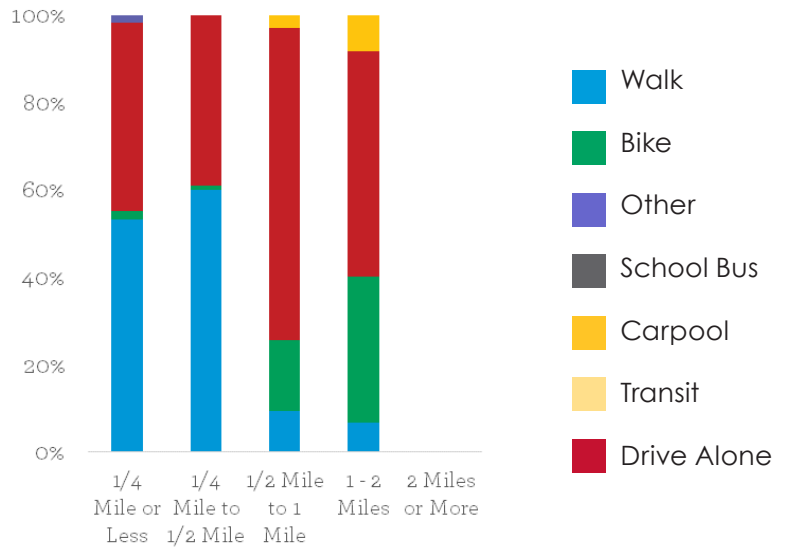

Non-white/Hispanic: California Department of Education. Enrollment by School 2018-19.

Free/Reduced-Price Meals: California Department of Education. Unduplicated Student Poverty-FRPM Data 2018-19.

Barriers: Parent Survey 2018-19.

2018-2019 Mode Split

Source: 2018-19 Student Hand Tallies

Mode by Distance

Source: 2018-19 Parent Surveys

Historic Mode Split

Source: 2018-19 Student Hand Tallies

Changes in Travel Behavior

From 2013-14 to 2017-18

-8% active transportation trips

-4% shared trips

12% drive-alone trips