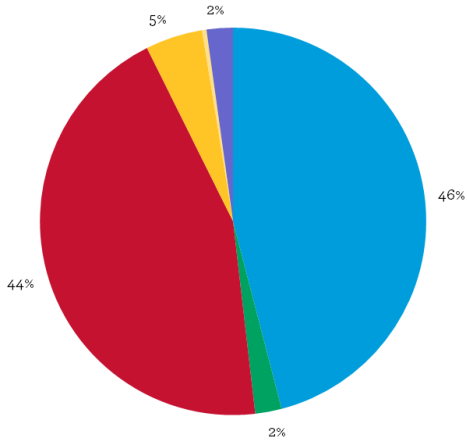

2018-2019 Mode Split

Source: 2018-19 Student Hand Tallies