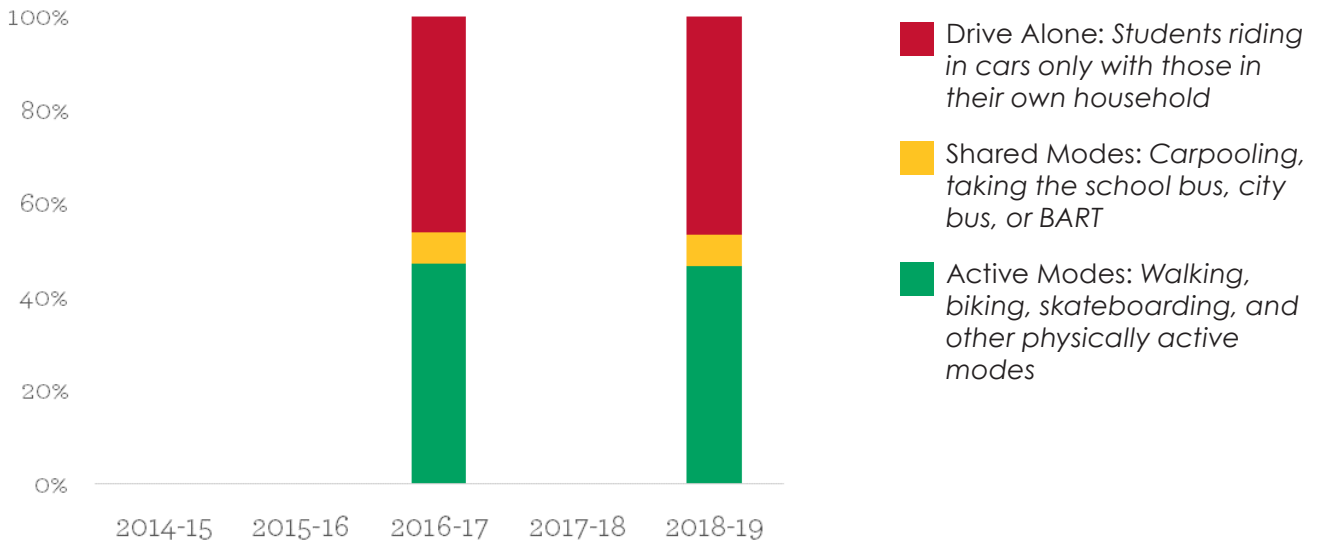

Free/Reduced-Price Meals: California Department of Education. Unduplicated Student Poverty-FRPM Data 2018-19.

Barriers: Parent Survey 2018-19.

The Alameda County Safe Routes to School Program is funded by the [Alameda County Transportation Commission](#). Your transportation dollars at work!

2018-2019 Mode Split

Source: 2018-19 Student Hand Tallies

Mode by Distance

Source: 2018-19 Parent Surveys

Historic Mode Split

Source: 2018-19 Student Hand Tallies

Changes in Travel Behavior

From 2016-17 to 2016-17

-1% active transportation trips

0% shared trips

1% drive-alone trips