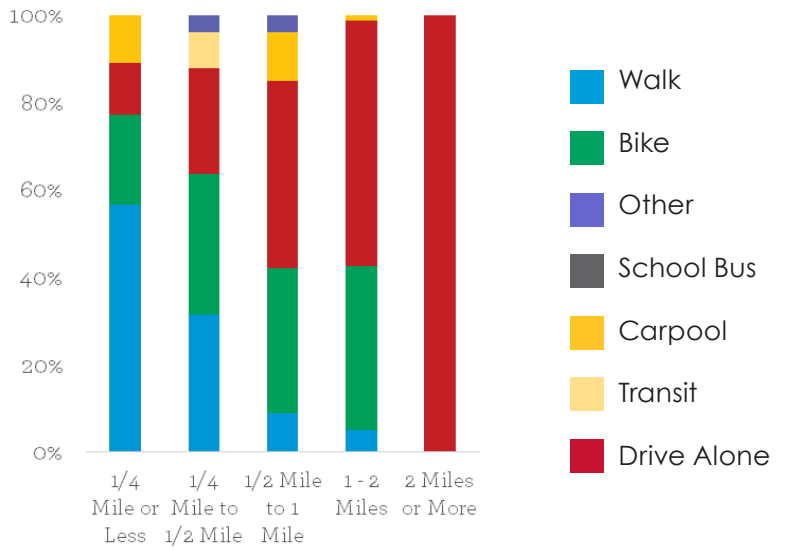

Title One: Reflects program eligibility based on the federal threshold of 40% of students who qualify for the Free and Reduced Lunch Program.

Non-white/Hispanic: California Department of Education. Enrollment by School 2018-19.

Free/Reduced-Price Meals: California Department of Education. Unduplicated Student Poverty-FRPM Data 2018-19.

Barriers: Parent Survey 2018-19.

The Alameda County Safe Routes to School Program is funded by the [Alameda County Transportation Commission](#). Your transportation dollars at work!

2018-2019 Mode Split

Source: 2018-19 Student Hand Tallies

Mode by Distance

Source: 2018-19 Parent Surveys

Historic Mode Split

Source: 2018-19 Student Hand Tallies

Changes in Travel Behavior

From 2016-17 to 2016-17

-1% active transportation trips

0% shared trips

1% drive-alone trips