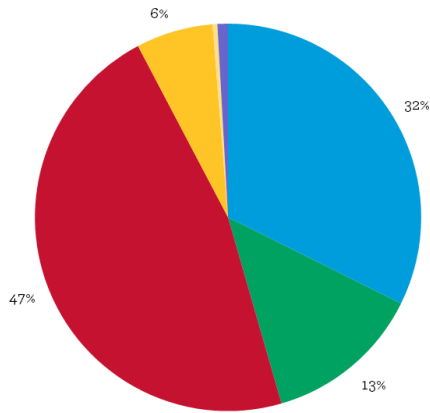

2018-2019 Mode Split

Source: 2018-19 Student Hand Tallies