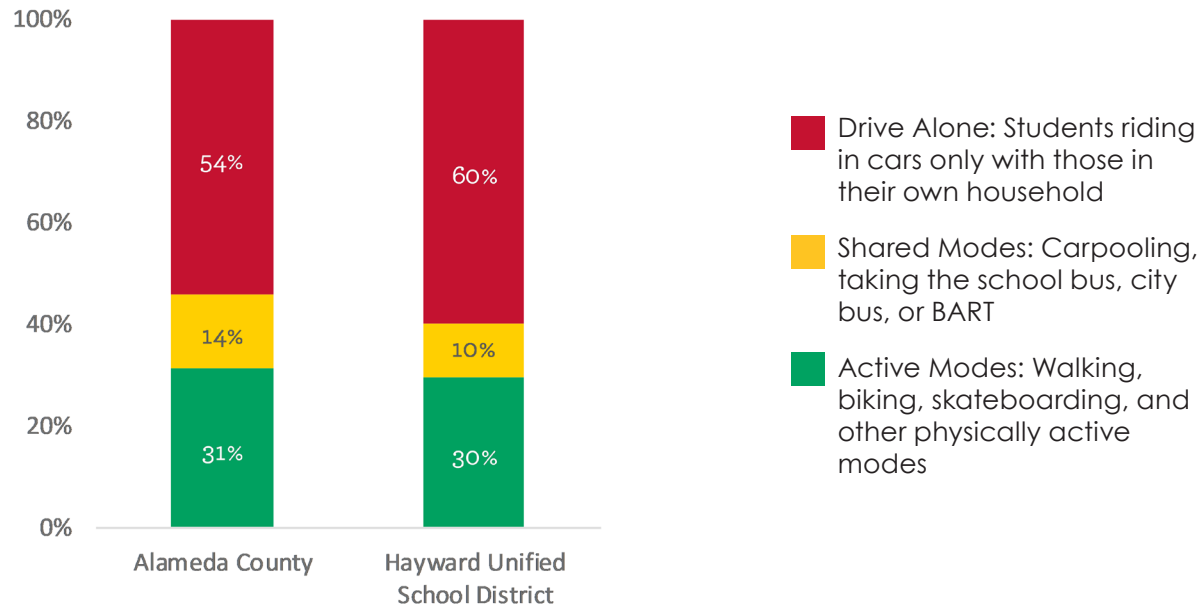

2018-2019 Mode Split

Source: Student Hand Tallies

2018-2019 Activities at Participating Schools

- Pedestrian Rodeo
- Rock the Block Assembly
- Bike Rodeo
- Drive Your Bike
- Alameda County BikeMobile Visit
- Bike to School Day
- International Walk and Roll to School Day
- Golden Sneaker Contest
- Ongoing Walk and Roll Events