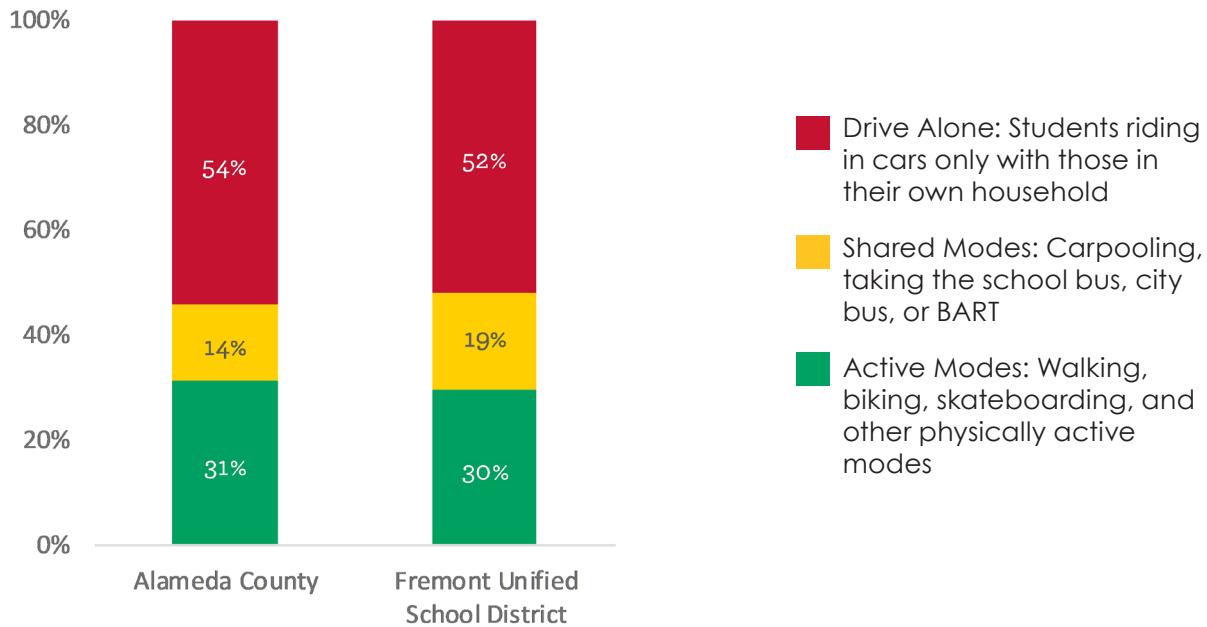

2018-2019 Mode Split

Source: Student Hand Tallies

2018-2019 Activities at Participating Schools

- Rock the Block Assembly
- Step Up Crew Assembly
- Bike Rodeo
- Drive Your Bike
- Alameda County BikeMobile Visit
- Bike to School Day
- Cocoa for Carpools
- International Walk and Roll to School Day
- Golden Sneaker Contest
- Ongoing Walk and Roll Events