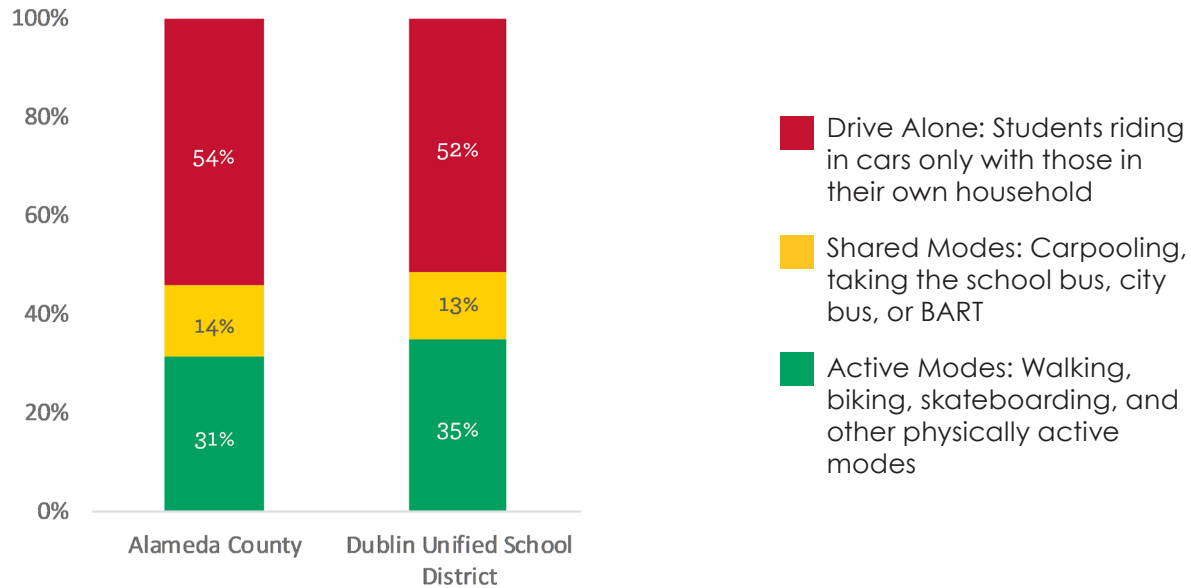

2018-2019 Mode Split

Source: Student Hand Tallies

2018-2019 Activities at Participating Schools

- Rock the Block Assembly
- Bike Rodeo
- Drive Your Bike
- Alameda County BikeMobile Visit
- Bike to School Day
- Cocoa for Carpools
- International Walk and Roll to School Day
- Golden Sneaker Contest
- Ongoing Walk and Roll Events