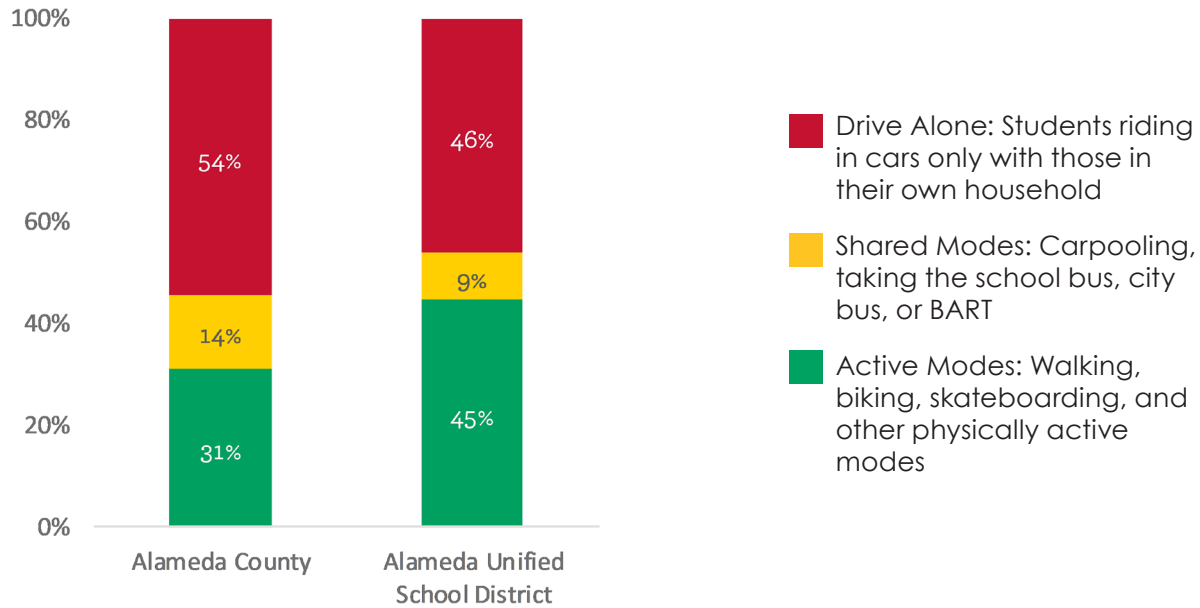

2018-2019 Mode Split

Source: Student Hand Tallies

2018-2019 Activities at Participating Schools

- Pedestrian Rodeo
- Rock the Block Assembly
- Step Up Crew Assembly
- Walking School Buses
- Bike Rodeo
- Drive Your Bike
- Alameda County BikeMobile Visit
- Bike to School Day
- International Walk and Roll to School Day
- Golden Sneaker Contest
- Ongoing Walk and Roll Events