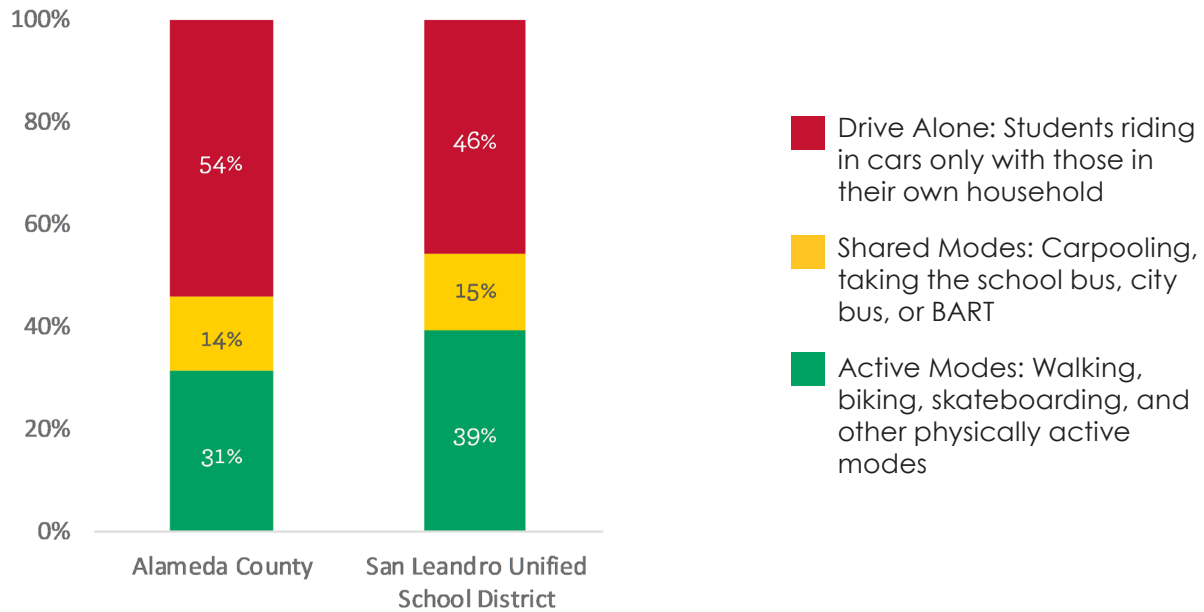

2018-2019 Mode Split

Source: Student Hand Tallies

2018-2019 Activities at Participating Schools

- Pedestrian Rodeo
- Rock the Block Assembly
- Bike Rodeo
- Alameda County BikeMobile Visit
- Bike to School Day
- Cocoa for Carpools
- International Walk and Roll to School Day
- Golden Sneaker Contest
- Ongoing Walk and Roll Events