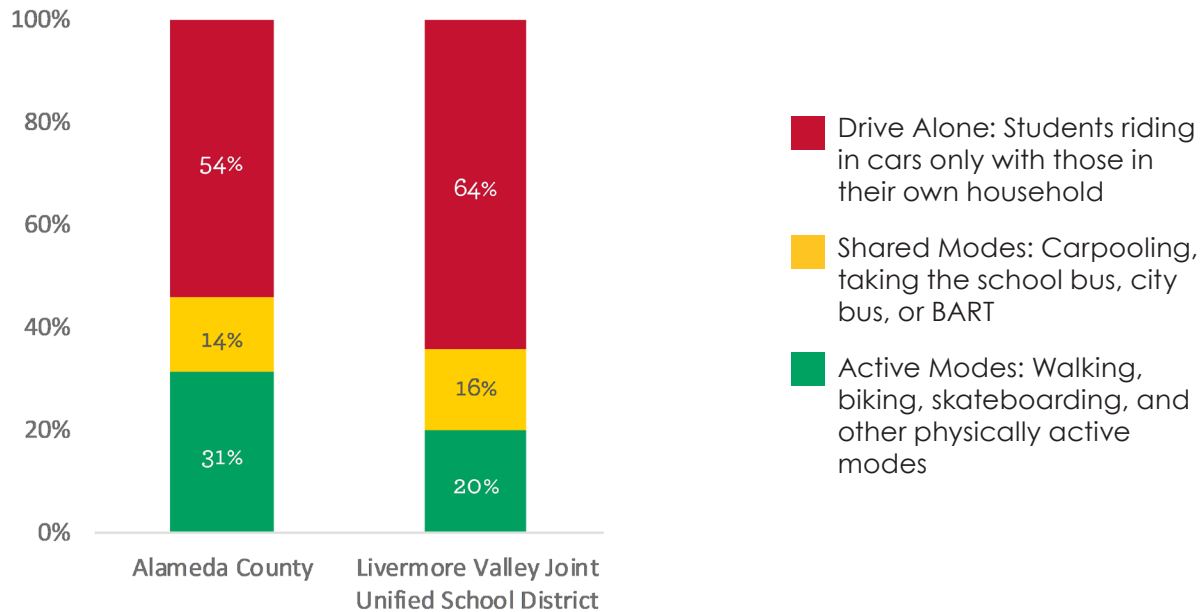

2018-2019 Mode Split

Source: Student Hand Tallies

2018-2019 Activities at Participating Schools

- Pedestrian Rodeo
- Rock the Block Assembly
- Bike Rodeo
- Drive Your Bike
- Alameda County BikeMobile Visit
- Transit Education
- Bike to School Day
- Cocoa for Carpools
- International Walk and Roll to School Day
- Golden Sneaker Contest