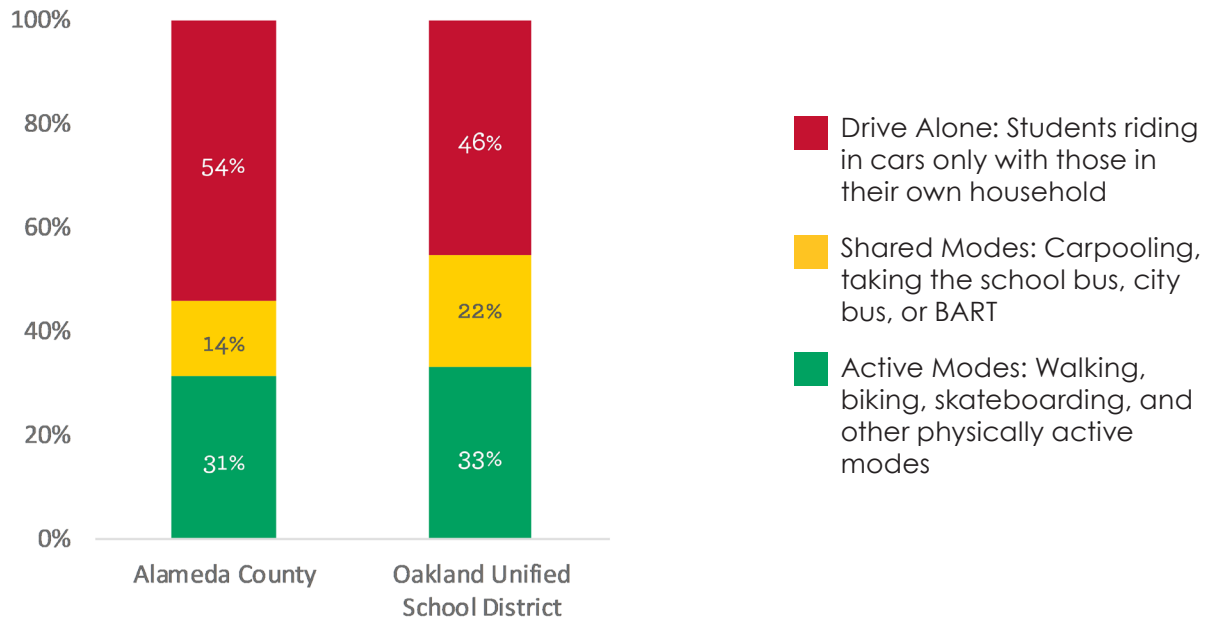

2018-2019 Mode Split

Source: Student Hand Tallies

2018-2019 Activities at Participating Schools

- Pedestrian Rodeo
- Rock the Block Assembly
- Bike Rodeo
- Drive Your Bike
- Alameda County BikeMobile Visit
- Transit Education
- Bike to School Day
- International Walk and Roll to School Day
- Golden Sneaker Contest
- Ongoing Walk and Roll Events