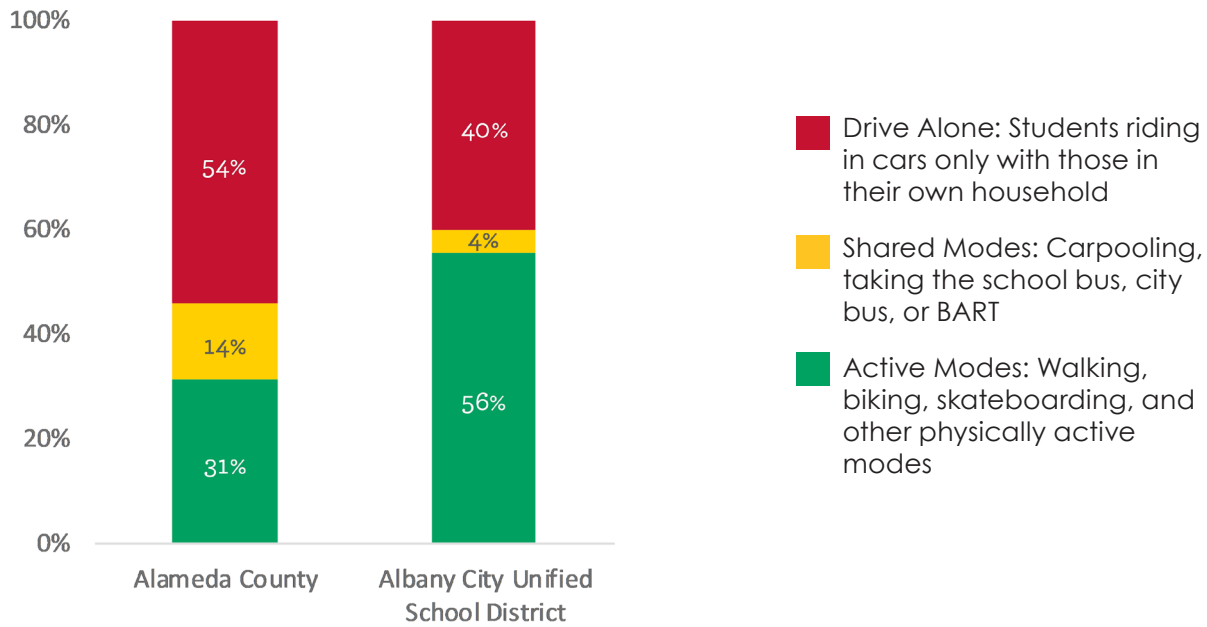

The Alameda County Safe Routes to Schools Program is funded by the [Alameda County Transportation Commission](#). Your transportation dollars at work!

2018-2019 Mode Split

Source: Student Hand Tallies

2018-2019 Activities at Participating Schools