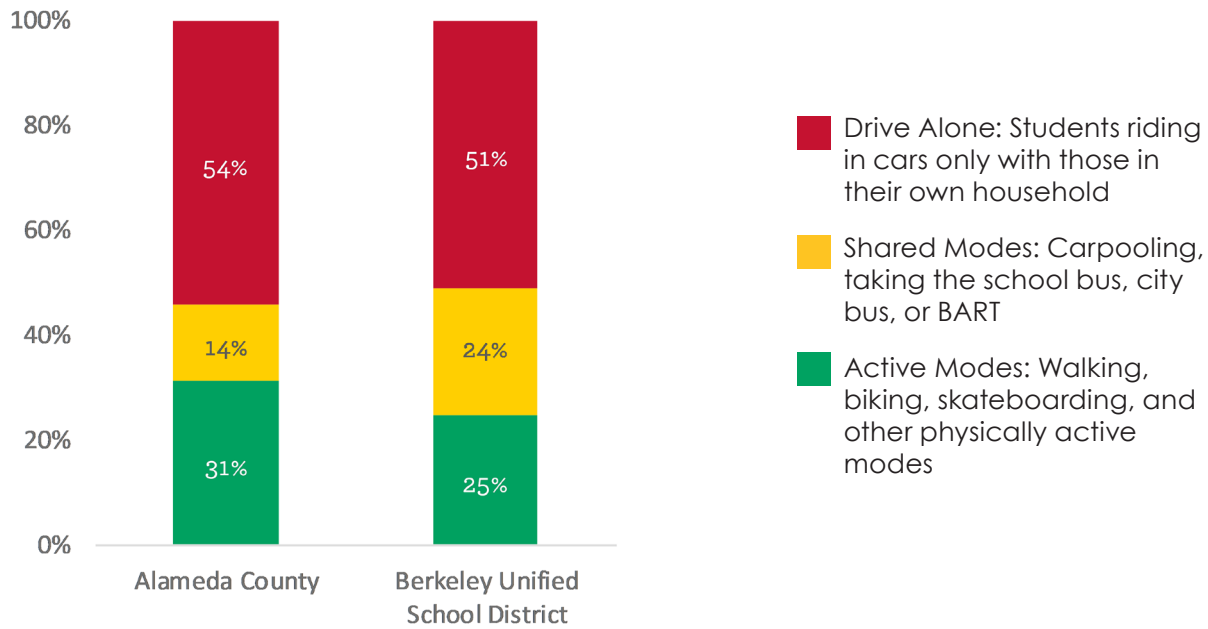

2018-2019 Mode Split

Source: Student Hand Tallies

2018-2019 Activities at Participating Schools

- Pedestrian Rodeo
- Rock the Block Assembly
- Bike Rodeo
- Drive Your Bike
- Alameda County BikeMobile Visit
- Bike to School Day
- Cocoa for Carpools
- International Walk and Roll to School Day
- Golden Sneaker Contest
- Ongoing Walk and Roll Events