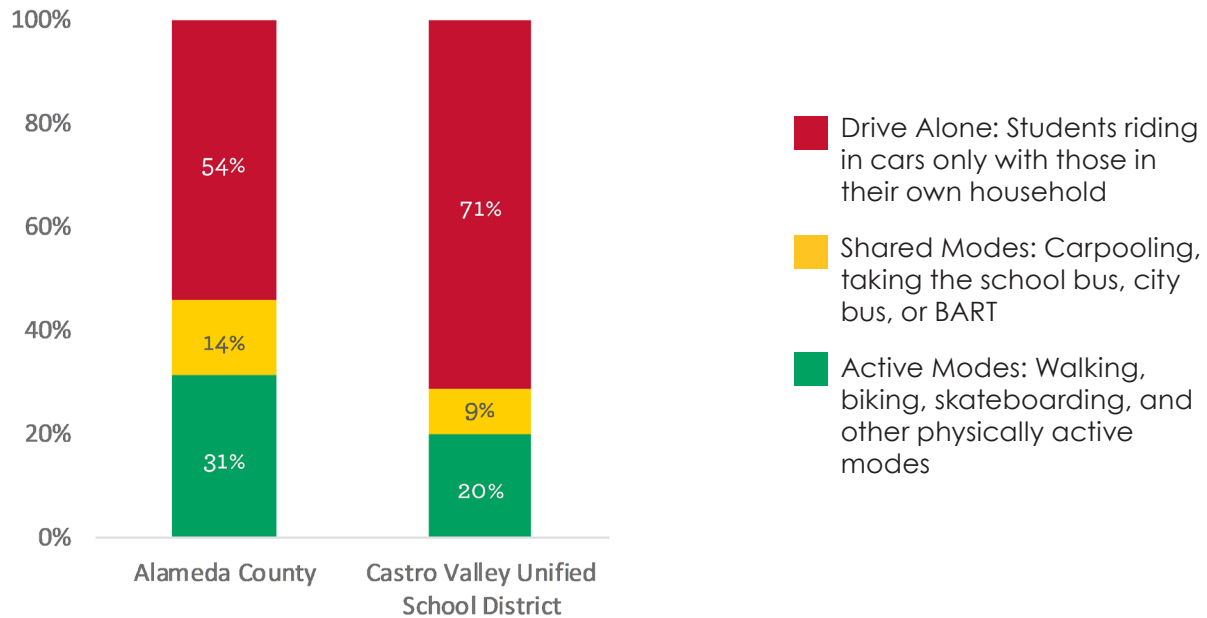

2018-2019 Mode Split

Source: Student Hand Tallies

2018-2019 Activities at Participating Schools

- Pedestrian Rodeo
- Rock the Block Assembly
- Bike Rodeo
- Drive Your Bike
- Alameda County BikeMobile Visit
- Bike to School Day
- Cocoa for Carpools
- International Walk and Roll to School Day
- Golden Sneaker Contest
- Ongoing Walk and Roll Events