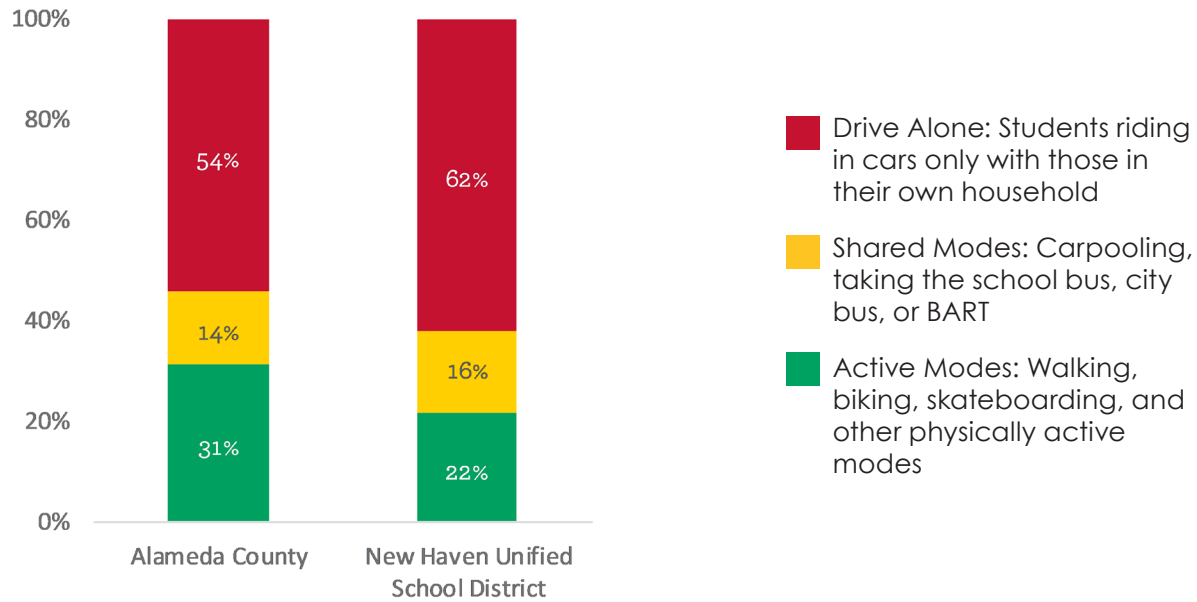

2018-2019 Mode Split

Source: Student Hand Tallies

2018-2019 Activities at Participating Schools

- Pedestrian Rodeo
- Rock the Block Assembly
- Walking School Buses
- Bike Rodeo
- Drive Your Bike
- Alameda County BikeMobile Visit
- Transit Education
- Bike to School Day
- International Walk and Roll to School Day
- Golden Sneaker Contest
- Ongoing Walk and Roll Events