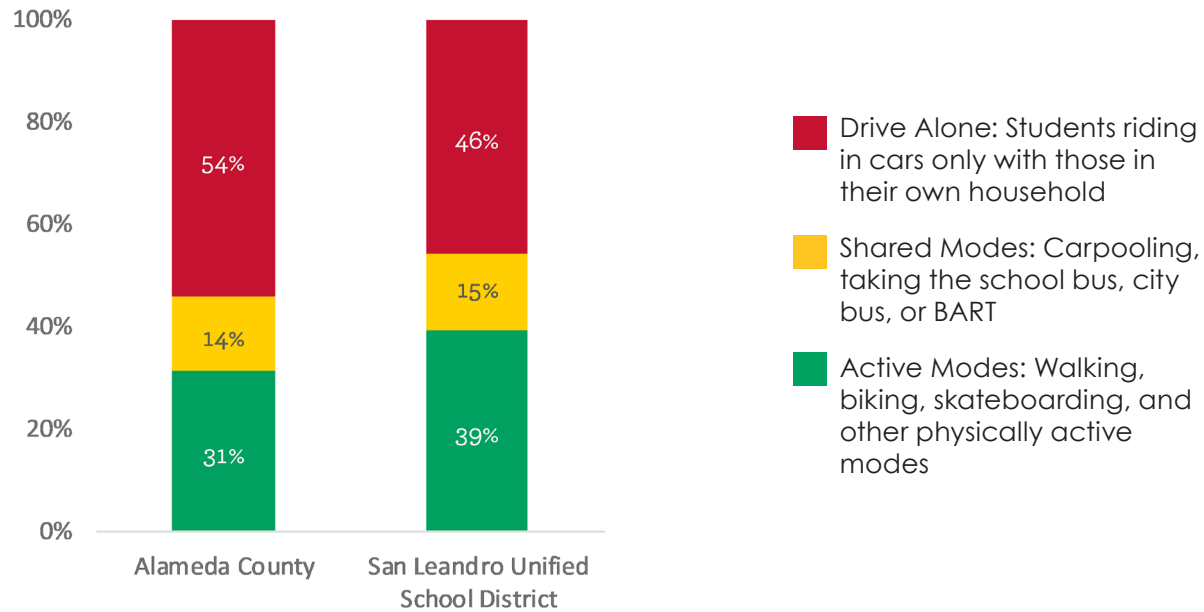

2018-2019 Mode Split

Source: Student Hand Tallies

2018-2019 Activities at Participating Schools

- Pedestrian Rodeo
- Rock the block
- In-class Bike Rodeo Program
- BikeMobile
- Bike to School Day
- Cocoa for Carpools
- International Walk & Roll to School Day
- Golden Sneaker
- Ongoing Walk & Roll