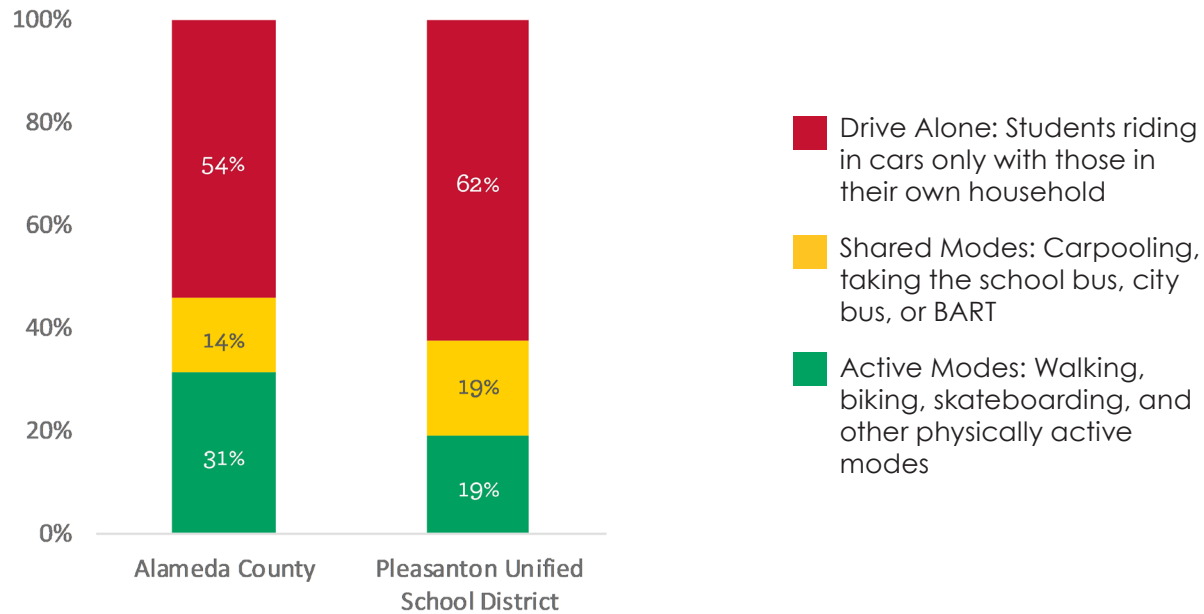

2018-2019 Mode Split

Source: Student Hand Tallies

2018-2019 Activities at Participating Schools

- Pedestrian Rodeo
- In-class Bike Rodeo Program
- BikeMobile
- Bike to School Day
- International Walk & Roll to School Day
- Golden Sneaker
- Ongoing Walk & Roll