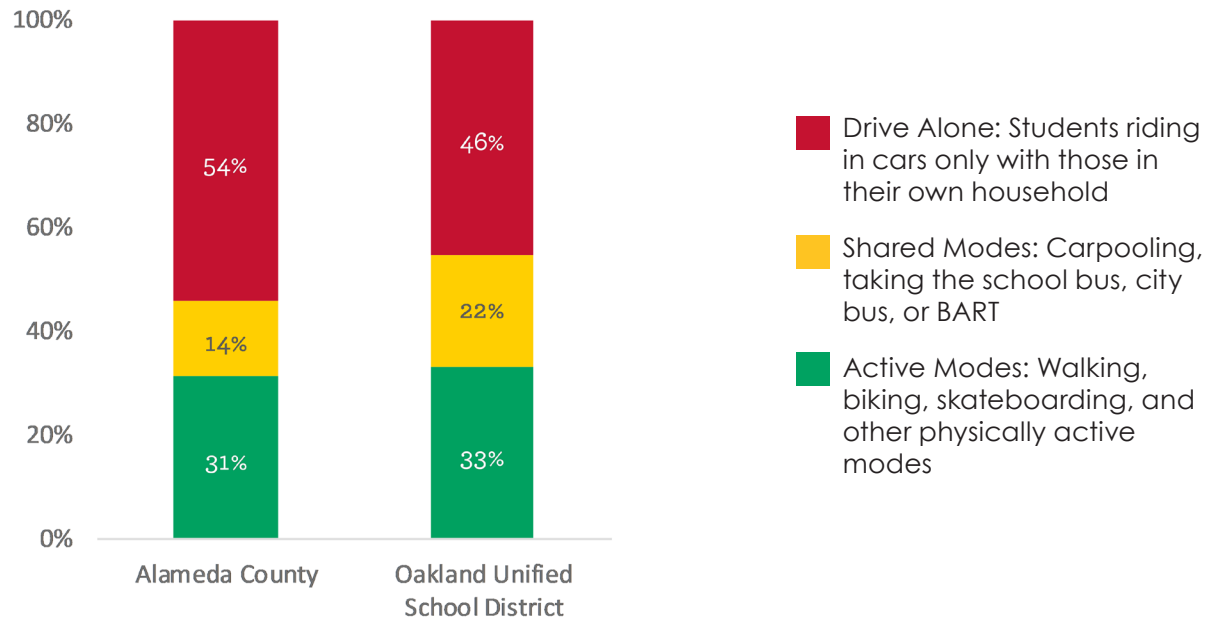

2018-2019 Mode Split

Source: Student Hand Tallies

2018-2019 Activities at Participating Schools

- Pedestrian Rodeo
- Rock the block
- In-class Bike Rodeo Program
- Drive your Bike
- BikeMobile
- Transit Ed
- Bike to School Day
- International Walk & Roll to School Day
- Golden Sneaker
- Ongoing Walk & Roll