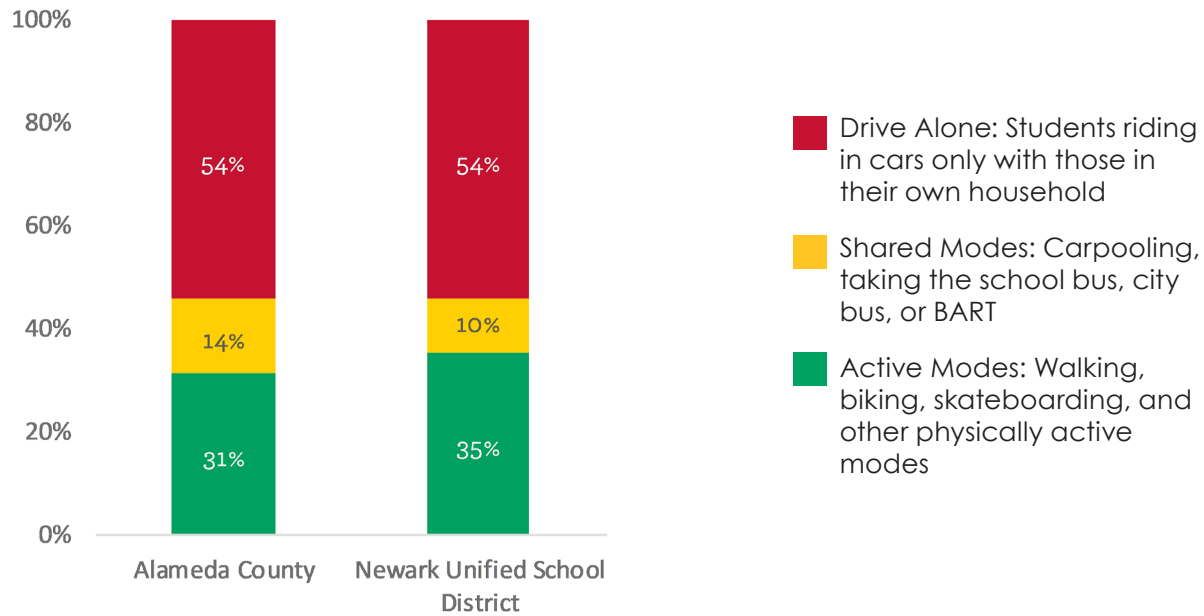

43% of students qualify for free/reduced-price meals

Enrolled Schools

- » August Schilling Elementary
- » E. L. Musick Elementary
- » John F. Kennedy Elementary
- » Lincoln Elementary (Newark)

*District-wide student enrollment from California Department of Education.
Enrollment by School 2018-19

The Alameda County Safe Routes to Schools Program is funded by the [Alameda County Transportation Commission](#). Your transportation dollars at work!

2018-2019 Mode Split

Source: Student Hand Tallies

2018-2019 Activities at Participating Schools