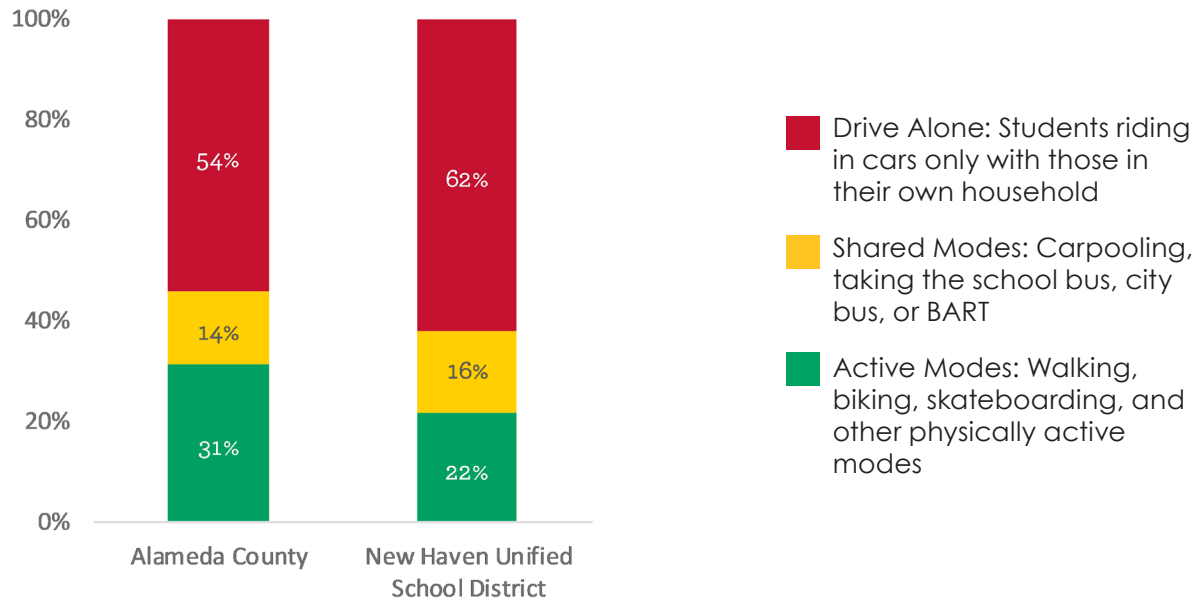

2018-2019 Mode Split

Source: Student Hand Tallies

2018-2019 Activities at Participating Schools

- Pedestrian Rodeo
- Rock the block
- Walking School Buses
- In-class Bike Rodeo Program
- Drive your Bike
- BikeMobile
- Transit Ed
- Bike to School Day
- International Walk & Roll to School Day
- Golden Sneaker
- Ongoing Walk & Roll