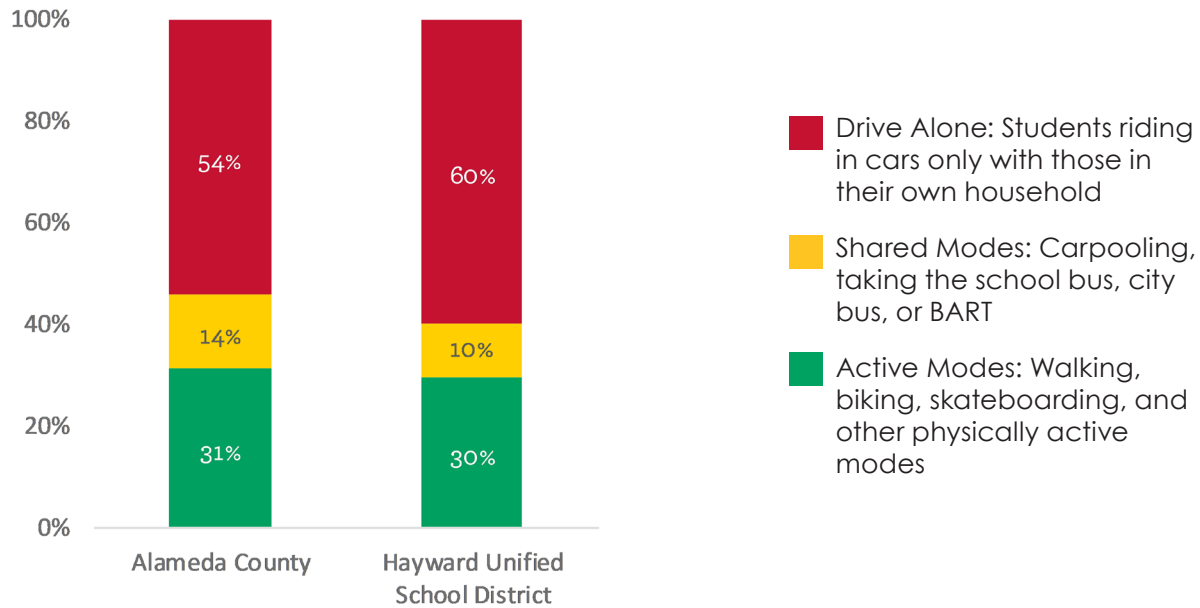

2018-2019 Mode Split

Source: Student Hand Tallies

2018-2019 Activities at Participating Schools

- Pedestrian Rodeo
- Rock the block
- In-class Bike Rodeo Program
- Drive your Bike
- BikeMobile
- Bike to School Day
- International Walk & Roll to School Day
- Golden Sneaker
- Ongoing Walk & Roll