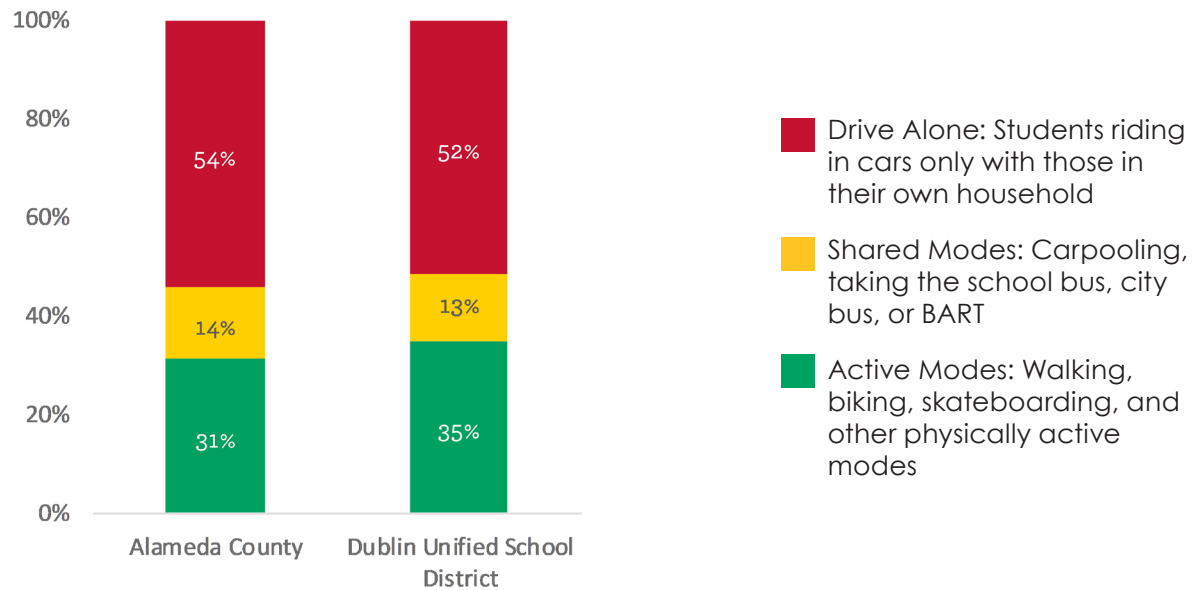

2018-2019 Mode Split

Source: Student Hand Tallies

2018-2019 Activities at Participating Schools

- Rock the block
- In-class Bike Rodeo Program
- Drive your Bike
- BikeMobile
- Bike to School Day
- Cocoa for Carpools
- International Walk & Roll to School Day
- Golden Sneaker
- Ongoing Walk & Roll