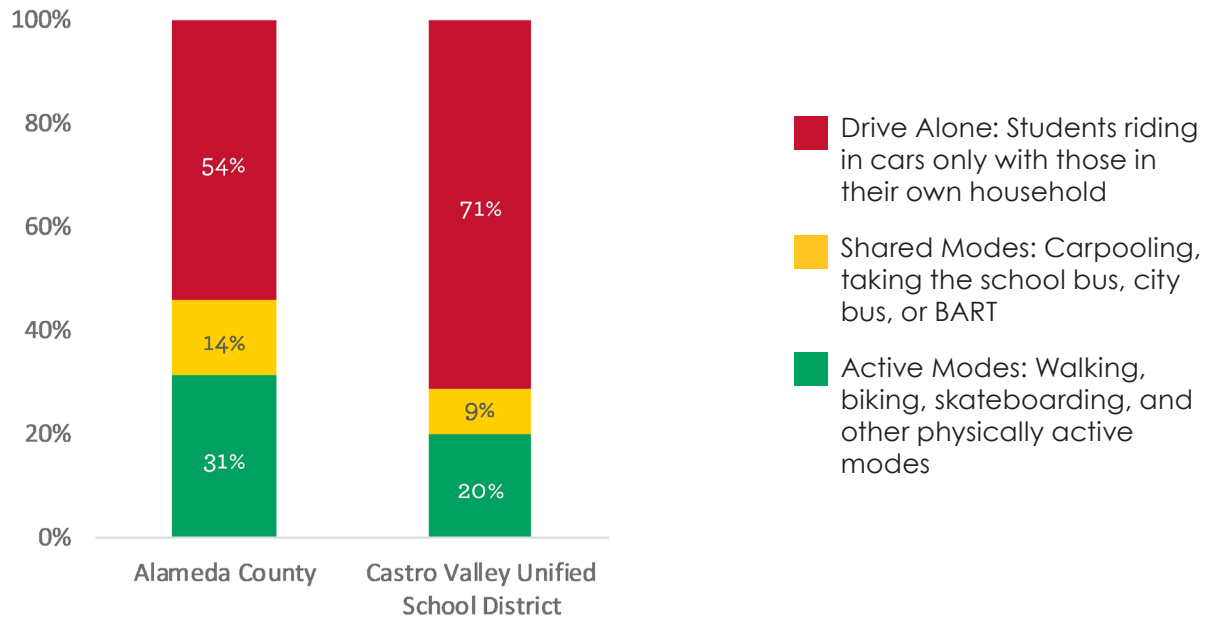

2018-2019 Mode Split

Source: Student Hand Tallies

2018-2019 Activities at Participating Schools

- Pedestrian Rodeo
- Rock the block
- In-class Bike Rodeo Program
- Drive your Bike
- BikeMobile
- Bike to School Day
- Cocoa for Carpools
- International Walk & Roll to School Day
- Golden Sneaker
- Ongoing Walk & Roll