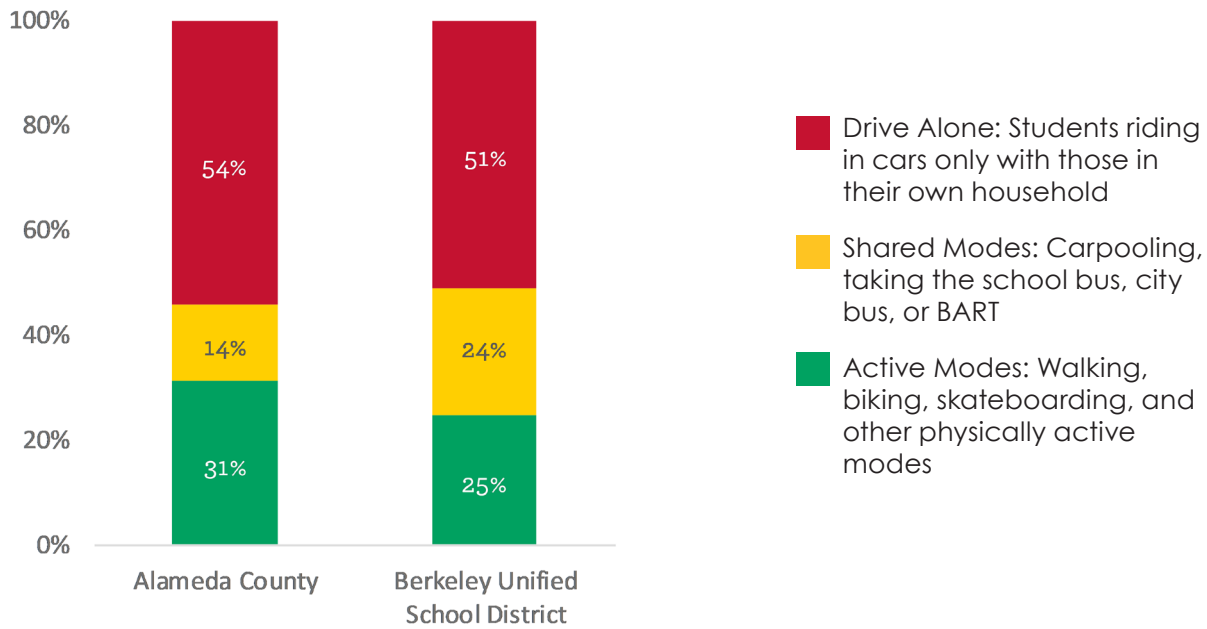

2018-2019 Mode Split

Source: Student Hand Tallies

2018-2019 Activities at Participating Schools

- Pedestrian Rodeo
- Rock the block
- In-class Bike Rodeo Program
- Drive your Bike
- BikeMobile
- Bike to School Day
- Cocoa for Carpools
- International Walk & Roll to School Day
- Golden Sneaker
- Ongoing Walk & Roll